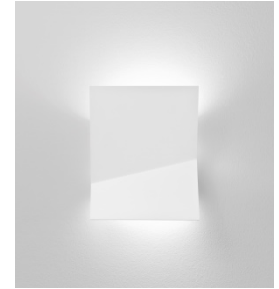

LIGHTS FOR YOUR BATHROOM

THE ONE PLACE WHERE GOOD LIGHTING IS A MUST

estiluz[®]

estiluz®

BATHROOM LIGHTS

CIRC WALL LIGHT

PIU WALL LIGHT

CIRC MIRROR LIGHT

SMILE WALL LIGHT

estiluz®

CIRC BATHROOM MIRROR LIGHT

MIRRORS THAT REFLECT AND ILLUMINATE
Lighting from the mirror doesn't cause shadows.

CIRC A-3706 / A-3706A

ESTILUZ BATHROOM

estiluz®

CIRC BATHROOM MIRROR LIGHT

DECORATE ROOMS WITH MIRRORS

Give a touch of color with a bronze or grey tinted mirror.

CIRC A-3702

ESTILUZ BATHROOM

estiluz®

CIRC BATHROOM MIRROR LIGHT

CIRC A-3703

WIDEN SPACES WITH MIRRORS