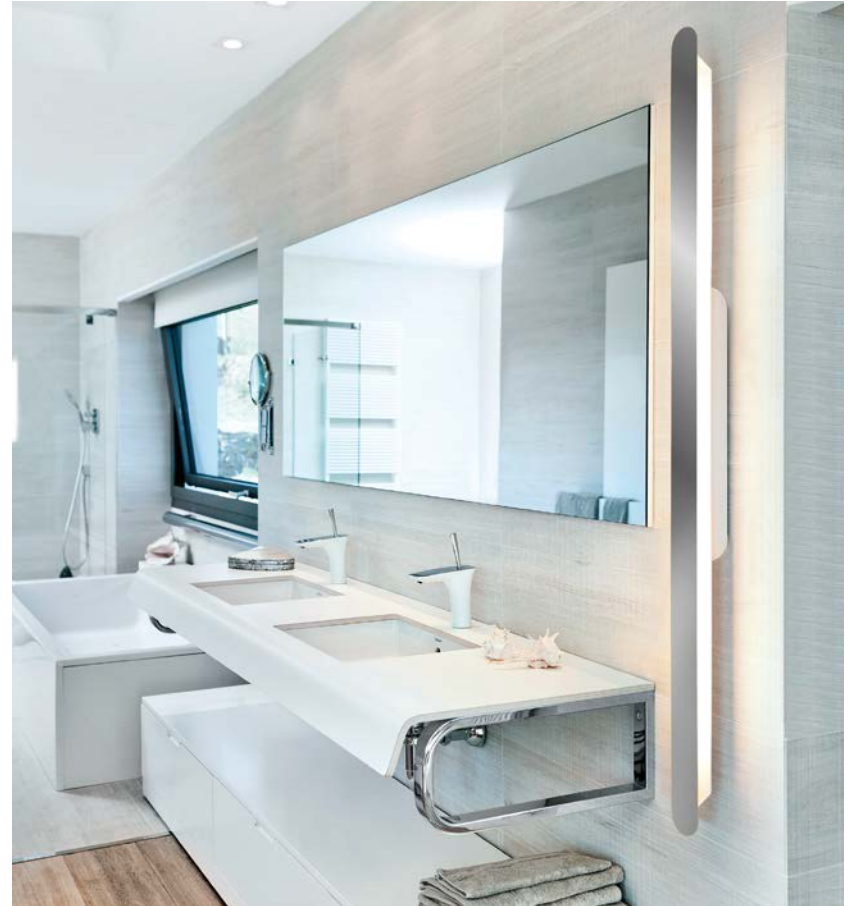

SMILE WALL LIGHT

estiluz®

CIRC BATHROOM MIRROR LIGHT

MIRRORS THAT REFLECT AND ILLUMINATE
Lighting from the mirror doesn't cause shadows.

CIRC A-3706 / A-3706A

ESTILUZ BATHROOM

estiluz®

CIRC BATHROOM MIRROR LIGHT

ESTILUZ BATHROOM

estiluz®

CIRC BATHROOM LIGHT

estiluz®

CIRC BATHROOM LIGHT

GIVE YOUR BATHROOM A SPA LIKE
ATMOSPHERE

CIRC A-3720

ESTILUZ BATHROOM

estiluz®

SMILE BATHROOM LIGHT

AVOID SHADOWS ON THE FACE

Available in 3 different lengths

Optional signage

SMILE A-3350 / A-3351 / A-3352

ESTILUZ BATHROOM

estiluz®

SMILE BATHROOM LIGHT

LIGHTING DESIGNED SPECIFICALLY FOR BATHROOM USE
Functional and environmental light.

Available in 3 different lengths:

2 feet nominal

3 feet nominal

4 feet nominal

estiluz®

PIU WALL LIGHT