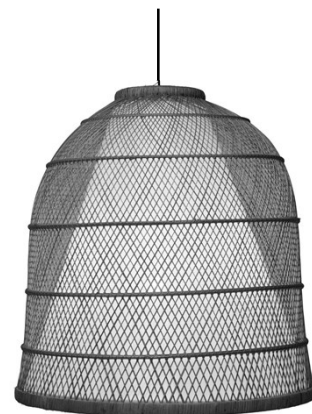

BELLA TALL PENDANT

Designed by Vito Selma

DESIGN & INSPIRATION

The Bella lights from the ever-talented Vito Selma are made from rattan, carefully woven by Philippine craftsmen. Playing with light and shadow and suggesting a hint of the tropics, the suspensions feature a diffuser to soften the effect. The collection offers four sizes, making Bella a perfect choice for both residences and public spaces.

LIGHT SOURCE

1 x E26 LED 15W MAX
Suggested Specs: A19 Frosted
> 90 CRI | 3000K | Dimmable

SPECIFICATIONS & TECHNICAL NOTES

- UL Listed
- Made in The Philippines. Constructed in wood.
- Mounts directly to a standard Junction box
- Cable length max. 10' (field adjustable)

PRODUCT CODES

Light Wood

02-BELLA/044

Max 300 cm 118"

62 cm 24.5"

Ø 52 cm 20.6"

uplight group.

Uplight group, LLC. 1835 NE Miami Gardens Dr. N. Miami Beach, FL 33179.
Tel. +1.305.621.9602. sales@uplightgroup.com www.uplightgroup.com