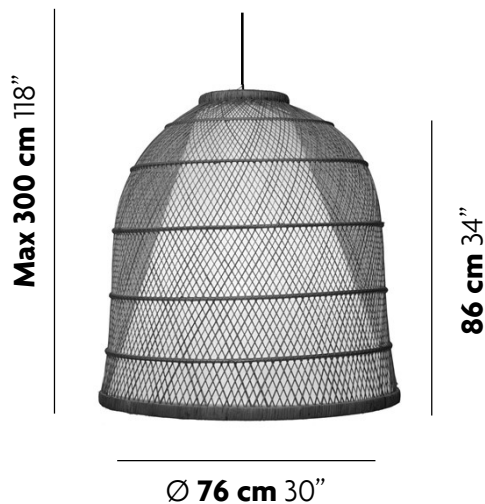

PRODUCT CODES

Light Wood

02-BELLA/201L

uplight group.

Uplight group, LLC. 1835 NE Miami Gardens Dr. N. Miami Beach, FL 33179.
Tel. +1.305.621.9602. sales@uplightgroup.com www.uplightgroup.com

Fixture Type _____
Project Name _____

illuminations
425 Peachtree Hills NE #17 Atlanta, GA 30305
404.876.1064
597 Cooleidges NE #17 Atlanta, GA 30305
404.876.1064 sales@illumco.com