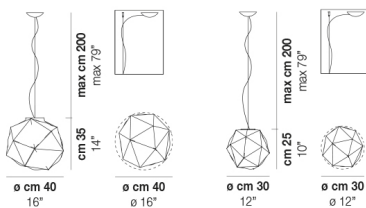

OTHER VERSION AVAILABLE

Click on the version to go to the web version of the product

SEMAI SP M

SEMAI SP P