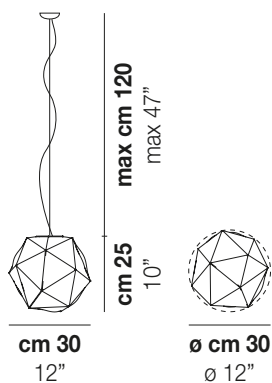

SEMAI SP P

TECHNICAL DATA:

CERTIFICATIONS:

LIGHT SOURCES

1x60w 120V/60HZ E26

VOLUME Mc 0,1
GROSS WEIGHT Kg 5
NET WEIGHT Kg 3

download

SHADE FINISHING

BCLU

FRAME FINISHING

BC

OTHER VERSION AVAILABLE

Click on the version to go to the web version of the product

SEMAI SP M