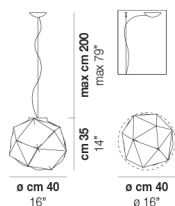

OTHER VERSION AVAILABLE

Click on the version to go to the web version of the product