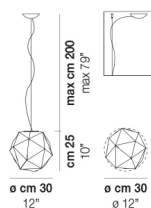

OTHER VERSION AVAILABLE

Click on the version to go to the web version of the product