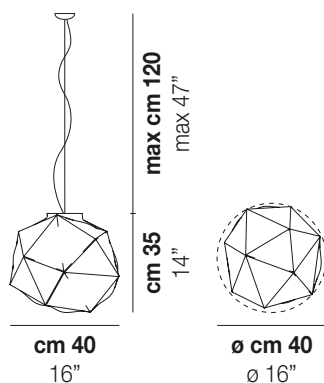

SEMAI SP G

TECHNICAL DATA:

CERTIFICATIONS:

LIGHT SOURCES

| | | | |
|---|-------|-----------|-----|
| | 2x60w | 120V/60HZ | E26 |
| + | 2x23w | 120V/60HZ | E26 |

| | |
|--------------|---------|
| VOLUME | Mc 0,21 |
| GROSS WEIGHT | Kg 8,5 |
| NET WEIGHT | Kg 6 |

SEMAI SP P

SEMAI SP M

TECHNICAL DATA:

CERTIFICATIONS:

LIGHT SOURCES

1x60w 120V/60HZ E26

VOLUME Mc 0,17
GROSS WEIGHT Kg 8,5
NET WEIGHT Kg 6

download