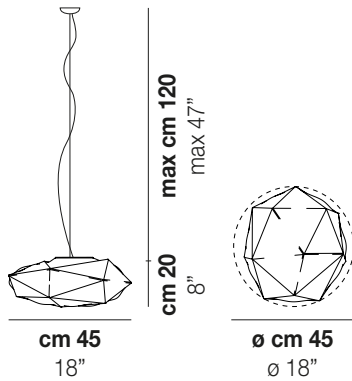

SEMAI SP G

TECHNICAL DATA:

CERTIFICATIONS:

LIGHT SOURCES

| | | | |
|---|-------|-----------|-----|
| | 2x60w | 120V/60HZ | E26 |
| + | 2x23w | 120V/60HZ | E26 |

| | |
|--------------|---------|
| VOLUME | Mc 0,21 |
| GROSS WEIGHT | Kg 8,5 |
| NET WEIGHT | Kg 6 |

SEMAI SP P

SEMAI SP M

TECHNICAL DATA:

CERTIFICATIONS:

LIGHT SOURCES

1x60w 120V/60HZ E26

VOLUME Mc 0,17
GROSS WEIGHT Kg 8,5
NET WEIGHT Kg 6

download