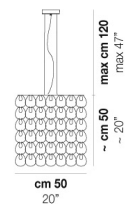

GIOGA SP CUB