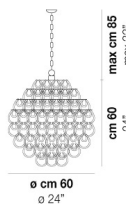

GIOGALI SP 35

TECHNICAL DATA:

CERTIFICATIONS:

LIGHT SOURCES

ALO 1x60W 120V/60HZ E26

VOLUME Mc 0,1
 GROSS WEIGHT Kg 9
 NET WEIGHT Kg 5

download

SHADE FINISHING

BC CRAM CRAG CRBR CRFU CRNN CROR CRRR CRTR NE

FRAME FINISHING

BR CR

OTHER VERSION AVAILABLE

Click on the version to go to the web version of the product

GIOGA SP 3E

GIOGA SP 50

GIOGA SP 60

GIOGA SP 80

GIOGA SP CUB

GIOGA SP JEL

GIOGA SP OV1

GIOGA SP R1B

GIOGA SP RE1

GIOGA SP RE2