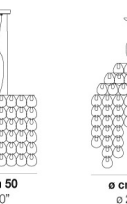

GIOGALI SP 35

TECHNICAL DATA:

CERTIFICATIONS:

LIGHT SOURCES

ALO 1x60W 120V/60HZ E26

VOLUME Mc 0,1
 GROSS WEIGHT Kg 9
 NET WEIGHT Kg 5

download

SHADE FINISHING

BC CRAM CRAG CRBR CRFU CRNN CROR CRRR CRTR NE

FRAME FINISHING

BR CR

OTHER VERSION AVAILABLE

Click on the version to go to the web version of the product

GIOGA SP 3E

GIOGA SP 50

GIOGA SP 60

GIOGA SP 80

GIOGA SP CUB

GIOGA SP JEL

GIOGA SP OV1

GIOGA SP R1B

GIOGA SP RE1

GIOGA SP RE2