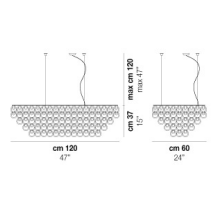

GIOGA SP OV1