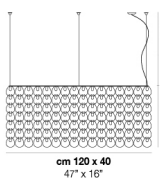

GIOGALI SP 35

TECHNICAL DATA:

CERTIFICATIONS:

LIGHT SOURCES

ALO 1x60W 120V/60HZ E26

VOLUME Mc 0,1
 GROSS WEIGHT Kg 9
 NET WEIGHT Kg 5

download

SHADE FINISHING

GIOGA SP 80

GIOGA SP CUB

GIOGA SP JEL

GIOGA SP OV1

GIOGA SP R1B

GIOGA SP RE1

GIOGA SP RE2