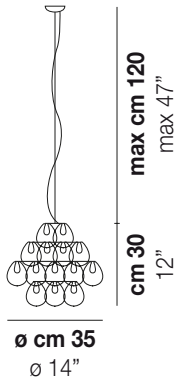

GIOGALI SP 35

TECHNICAL DATA:

CERTIFICATIONS:

LIGHT SOURCES

ALO 1x60W 120V/60HZ E26

VOLUME Mc 0,1
 GROSS WEIGHT Kg 9
 NET WEIGHT Kg 5

download

SHADE FINISHING