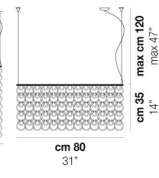

GIOGALI SP 35

TECHNICAL DATA:

CERTIFICATIONS:

LIGHT SOURCES

ALO 1x60W 120V/60HZ E26

VOLUME Mc 0,1
 GROSS WEIGHT Kg 9
 NET WEIGHT Kg 5

download

SHADE FINISHING

GIOGA SP 80

GIOGA SP CUB

GIOGA SP JEL

GIOGA SP OV1

GIOGA SP R1B

GIOGA SP RE1

GIOGA SP RE2