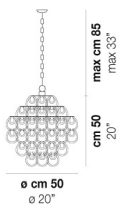

GIOGALI SP 35

TECHNICAL DATA:

CERTIFICATIONS:

LIGHT SOURCES

ALO 1x60W 120V/60HZ E26

VOLUME Mc 0,1
 GROSS WEIGHT Kg 9
 NET WEIGHT Kg 5

download

SHADE FINISHING

BC CRAM CRAG CRBR CRFU CRNN CROR CRRR CRTR NE

FRAME FINISHING

BR CR

OTHER VERSION AVAILABLE

Click on the version to go to the web version of the product

GIOGA SP 3E

GIOGA SP 50

GIOGA SP 60