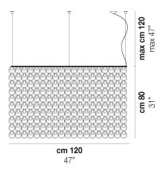

GIOGALI SP 35

TECHNICAL DATA:

CERTIFICATIONS:

LIGHT SOURCES

ALO 1x60W 120V/60HZ E26

VOLUME Mc 0,1
 GROSS WEIGHT Kg 9
 NET WEIGHT Kg 5

download

SHADE FINISHING

GIOGA SP 80

GIOGA SP CUB

GIOGA SP JEL

GIOGA SP OV1

GIOGA SP R1B

GIOGA SP RE1

GIOGA SP RE2