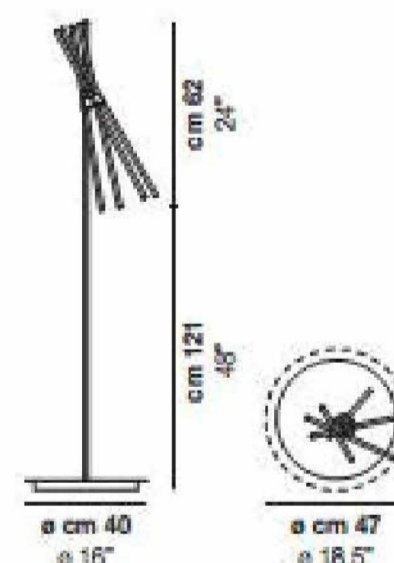

Metal parts: light bronze

ESSENCE

design atelier oi 2015

ESSENCE SP

ESSENCE SP 5

ESSENCE LT

ESSENCE PT

ESSENCE SP	CR/SF TO/SF	AB	LED 1x10W LED - 850 lm - 3000K
ESSENCE SP 5	CR/SF TO/SF	AB	LED 5x10W LED - 4250 lm - 3000K
ESSENCE LT	CR/SF TO/SF	AB	LED 1x10W LED - 850 lm - 3000K
ESSENCE PT	CR/SF TO/SF	AB	LED 1x10W LED - 850 lm - 3000K