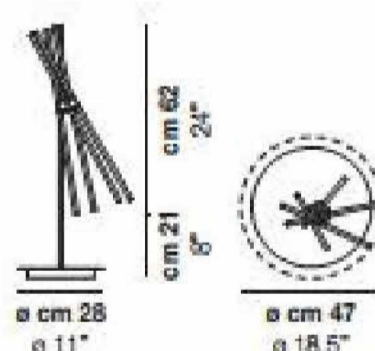

Metal parts: light bronze

ESSENCE

design atelier oi 2015

ESSENCE SP

ESSENCE SP 5

ESSENCE LT

ESSENCE PT

ESSENCE SP	CR/SF TO/SF	AB	LED 1x10W LED - 850 lm - 3000K
ESSENCE SP 5	CR/SF TO/SF	AB	LED 5x10W LED - 4250 lm - 3000K
ESSENCE LT	CR/SF TO/SF	AB	LED 1x10W LED - 850 lm - 3000K
ESSENCE PT	CR/SF TO/SF	AB	LED 1x10W LED - 850 lm - 3000K