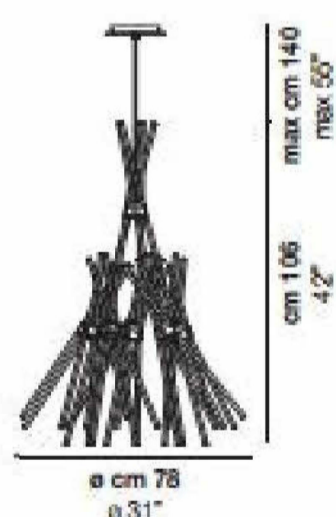

Metal parts: light bronze

ESSENCE

design atelier oi 2015

ESSENCE SP

ESSENCE SP 5

ESSENCE LT

ESSENCE PT

ESSENCE SP	CR/SF TO/SF	AB	LED 1x10W LED - 850 lm - 3000K
ESSENCE SP 5	CR/SF TO/SF	AB	LED 5x10W LED - 4250 lm - 3000K
ESSENCE LT	CR/SF TO/SF	AB	LED 1x10W LED - 850 lm - 3000K
ESSENCE PT	CR/SF TO/SF	AB	LED 1x10W LED - 850 lm - 3000K