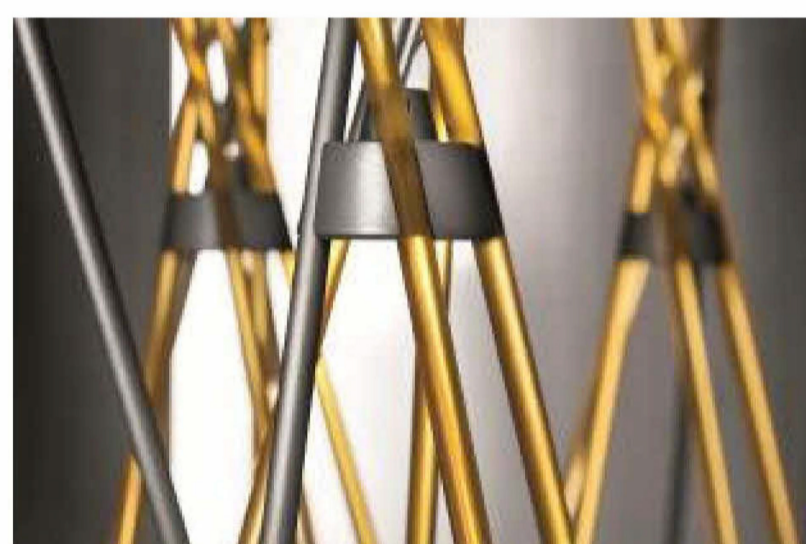

ESSENCE

DESIGN ATELIER OI

Collection of lamps with diffuser in handmade glass rods.

The surface is partially opaque by sandblasting nuanced.

LED light source. Glass colour tone: dégradé crystal, dégradé topaz.

Metal parts: light bronze

ESSENCE

design atelier oi 2015

ESSENCE SP

ESSENCE SP 5

ESSENCE LT

ESSENCE PT

ESSENCE SP	CR/SF TO/SF	AB	LED 1x10W LED - 850 lm - 3000K
ESSENCE SP 5	CR/SF TO/SF	AB	LED 5x10W LED - 4250 lm - 3000K
ESSENCE LT	CR/SF TO/SF	AB	LED 1x10W LED - 850 lm - 3000K
ESSENCE PT	CR/SF TO/SF	AB	LED 1x10W LED - 850 lm - 3000K