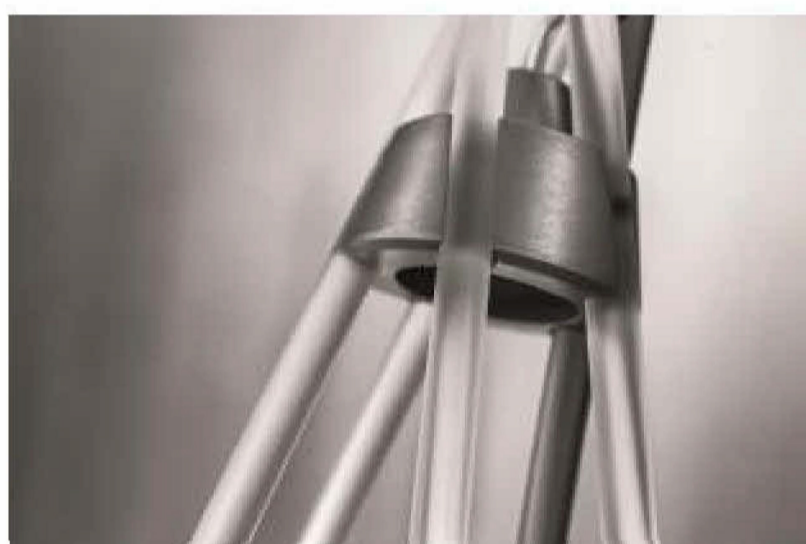

ESSENCE

DESIGN ATELIER OI

Collection of lamps with diffuser in handmade glass rods.

The surface is partially opaque by sandblasting nuanced.

LED light source. Glass colour tone: dégradé crystal, dégradé topaz.

Metal parts: light bronze