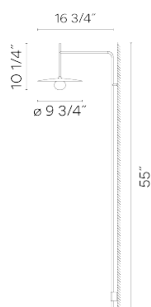

Diffuser

Blown-glass diffuser

Materials

Body: Steel
Diffuser: Blown-glass
LED support: Aluminum

Finishes

-  **5763-18** Graphite (ADAPTA RF 9913 WX)
-  **5763-35** Brick (NCS S 4040-Y70R)
-  **5763-62** Green (NCS S 3010-G20Y)

Sketch

Electrical characteristics

1 x LED 4W 350mA

Total 4.0 W

VIBIA

Light source: 2700K CRI >90 440.81 lm 110 lm/W

Fixture: 301.62 lm 75.4 lm/W

Driver included: CC - Constant Current 350 mA 120-277V 50/60Hz

Lamp for general lighting that equally distributes the light in all directions.

Photometric data

Efficiency : 100%

Coordinate system : CG

Total flux : 301.62 lm

Maximum value : 235.37 cd

Light position : C=0.00 G=0.00

Symmetry on the planes : Double symmetrical

Isolux : Floor

Light position :

X=0.00m Y=0.00m Z=2.50m

Certificates

 **illuminaTions**

425 Peachtree Hills Ave. NE #3 Atlanta, GA 30305
404.876.1064 sales@illumco.com