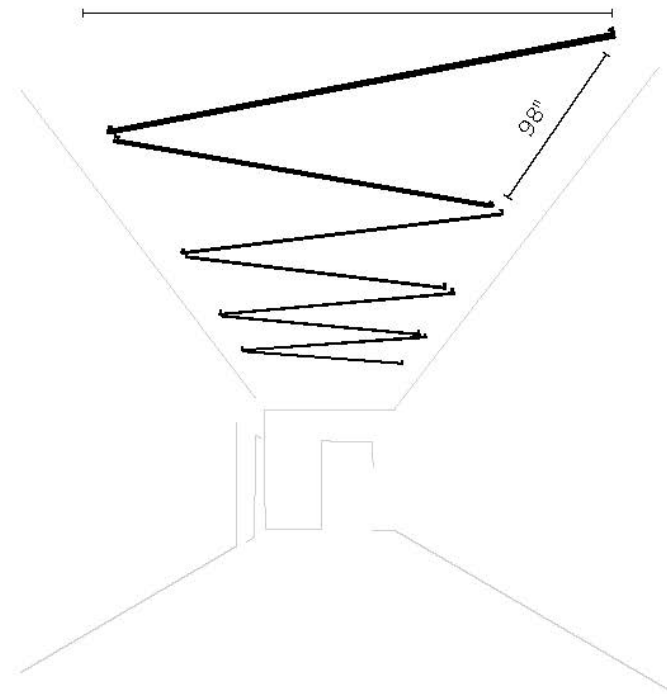

66 1/2"

96"

ST1086

Sketch composed by four identical compositions.

New

Each composition:

2 Sticks: 2 x 78 3/4", Total 157,5"

LED 3500 K, 9428 lm, 70,4 W.