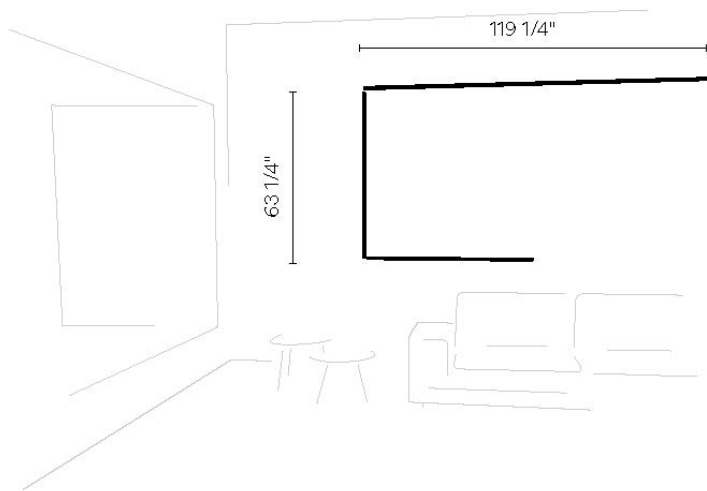

ST1066

New

Sketch composed by only one composition.

2 Sticks: 2 x 59", Total 118".
 LED 2700 K, 6520 lm, 52.8 W.
 Floor base & plug, Push.

ST1062

New

Sketch composed by two compositions.

Composition 1:
 2 Sticks: 2 x 59", Total 118".
 LED 2700 K, 6520 lm, 52.8 W.
 Floor base & plug, Push.

Composition 2:
 1 Stick: 1 x 118" Total 118".
 LED 2700 K, 6519 lm, 52.8 W.
 Floor base & plug, Push.