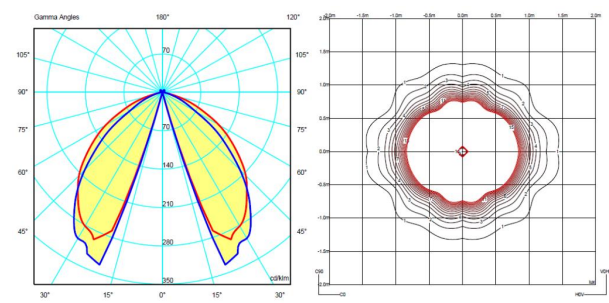

- Wet location
- Can be connected with or without plug.

Installation and assembly

Please see the installation manual

Light distribution

Ground lighting

Outdoor lighting

Photometric data

Certificates