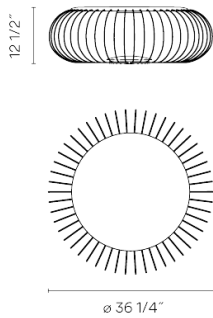

Description

Meridiano is an outdoor lamp that boasts different functions, where matter and light are integrated into a single body. Meridiano can be used as outdoor seating by day and an outdoor lamp at night. Designed by Jordi Vilardell & Meritxell Vidal. Available in beige grey and off-white.

Diffuser

Glass diffuser

Materials

Seat: Polyurethane foam

Rods: Steel

Base: Steel

Diffuser: Glass

Finishes

4715-07 Beige grey (RAL 7006)

4715-58 Off-white (Pantone Warm Gray 2 U)

Sketch

Electrical characteristics

1 x LED 9W 350mA

Total 9.0 W

VIBIA

Light source: 2700K CRI >80 1041 lm 116 lm/W