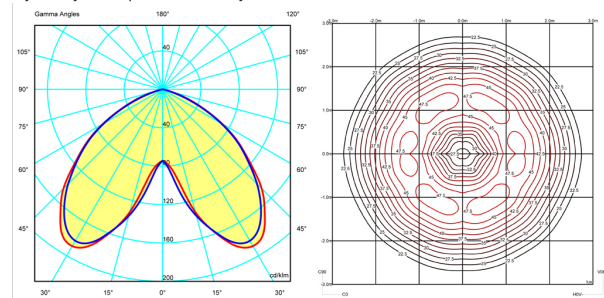

## Light distribution

### Indirect lighting

Lamp that emits an upward or backward beam that is reflected by the ceiling or wall.

## Photometric data

Efficiency : 3%

Total flux : 3200.00

Maximum value : 188.45

Light position : C=0.00 G=30.00

Symmetry on the planes : Double symmetrical

Isolux : Floor

Light position :

X=0.00m Y=0.00m Z=3.00m