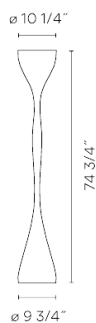

## Sketch

## Electrical characteristics

1 x PL-T GX24q-4 Triple Tube 42W

Total 42.0 W

## Photometric data

Efficiency : 3%

Total flux : 3200.00

Maximum value : 188.45

Light position : C=0.00 G=30.00

Symmetry on the planes : Double symmetrical

Isolux : Floor

Light position :