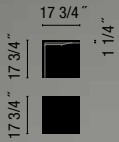

Empty

Design by Xuclà.

4125.