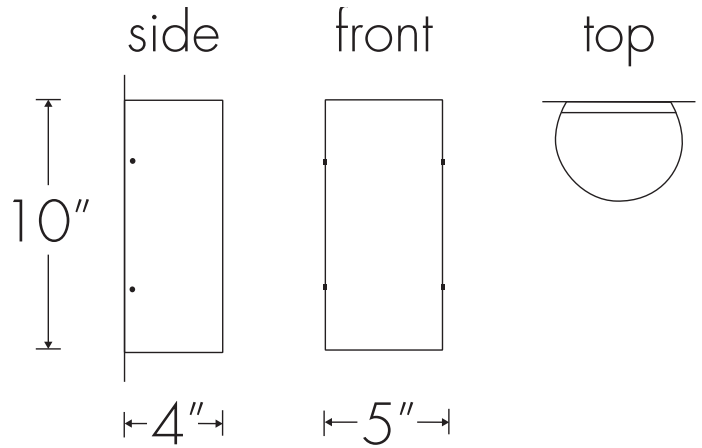

ULTRALIGHTS

BASICS 9272

Base Specifications:

10"h x 5"w x 4"d

03: Incan - 1 x E12 candelabra - 60W max

Opal Acrylic Diffuser

ADA

Notes:

9272	-		-		-		-	
MODEL		FINISH		DIFFUSER		LAMPING		VOLTAGE

Note of Modifications

OA - Opal

PREMIUM
CO - Caramel Onyx
FA - Faux Alabaster
TS - Tea Stained
WS - White Swirl

02: Wet Loc - LED - 13W
(Std Phase Dim) - 729 Lumens

03: Incan - 1 x E12 candelabra
60W max

04: LED - 5W
(Non-Dim or Dim w/ 0-10V Dim system)
770 Lumens

10: WRL - 1 x E26 - for LED Retro
20W max (T-10)

120V
277V

COLOR TEMPERATURE

- 3000K (Standard)
- 2700K
- 3500K
- 4000K