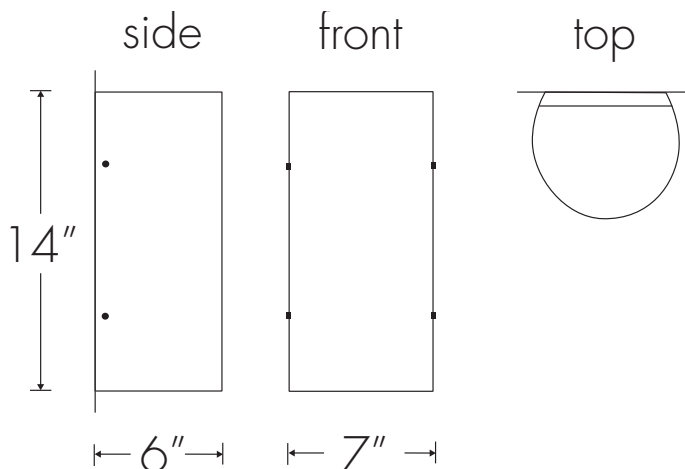

ULTRALIGHTS

BASICS 9271

Base Specifications:

14"h x 7"w x 6"d

01: Wet Loc - Incan - 1 x E26 - 60W max

Opal Acrylic Diffuser

Notes:

Horizontal mounting available

- 01: Wet Loc - Incan - 1 x E26
60W max
 02: Wet Loc - LED - 15W
(Std Phase Dim) - 940 Lumens
 03: Incan - 1 x E26 - 60W max
 04: LED - 7.4W
(Non-Dim or Dim w/ 0-10V Dim system)
1160 Lumens
 10: WRL - 1 x E26 - for LED Retro
20W max