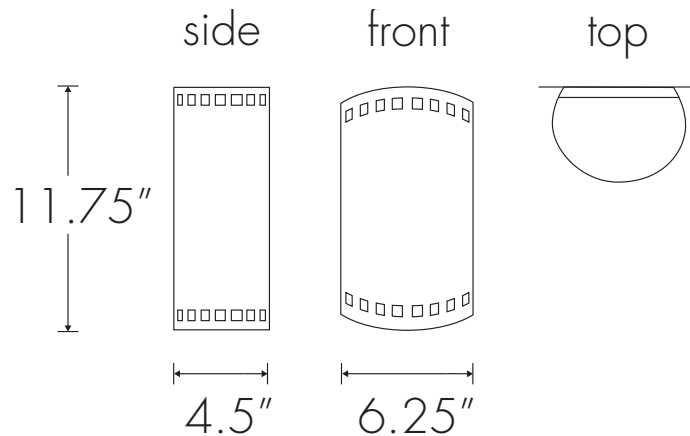

ULTRALIGHTS

BASICS 9263

Base Specifications:

11.75"h x 6.25"w x 4.5"d

01: Wet Loc - Incan - 1 x E26 - 60W max

Notes:

Horizontal mounting available

Dark Sky friendly available

9263	-		-		-		-	
MODEL		FINISH		DIFFUSER		LAMPING		VOLTAGE

Note of Modifications

- BA - Bronze Age
- BK - Black
- BP - Black Pearl
- CB - Cast Bronze
- CH - Chestnut
- CR - Chrome
- DI - Dark Iron
- EB - Empire Bronze
- MB - Medieval Bronze
- NB - New Brass
- SB - Smokey Brass
- SP - Satin Pewter
- SS - Smoked Silver

- PREMIUM
- ANI - Ancient Iron
 - BCP - Burlled Copper Plate
 - RCU - Raw Copper Unfinished

- 01: Wet Loc - Incan - 1 x E26
60W max
- 02: Wet Loc - LED - 13W
(Std Phase Dim) - 729 Lumens
- 03: Incan - 1 x E26 - 60W max
- 04: LED - 5W
(Non-Dim or Dim w/ 0-10V Dim system)
770 Lumens
- 10: WRL - 1 x E26 - for LED Retro
20W max