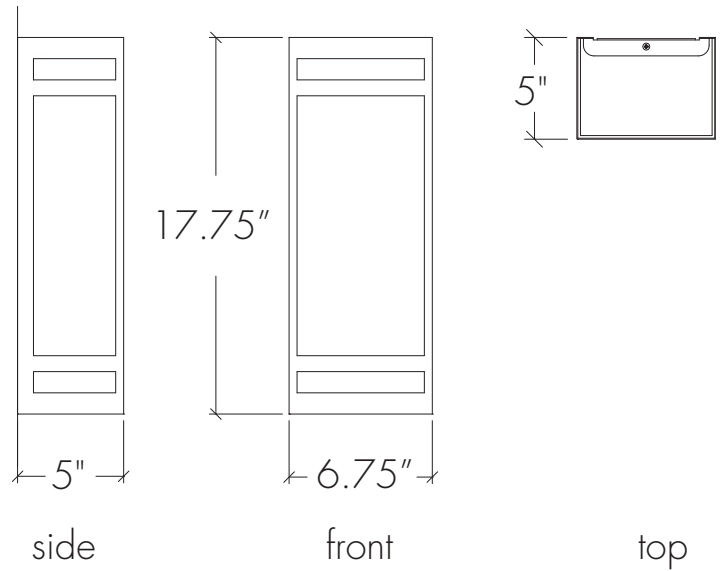

CLASSICS 9236L 18

Base Specifications:

17.75"h x 6.75"w x 5"d

01: Wet Loc - Incan - 2 x E26 - 60W max ea

Opal Acrylic Diffuser

Notes:

Horizontal mounting available

9236L 18				
MODEL	FINISH	DIFFUSER	LAMPING	VOLTAGE
Note of Modifications 	BA - Bronze Age BK - Black BP - Black Pearl CB - Cast Bronze CH - Chestnut CR - Chrome DI - Dark Iron EB - Empire Bronze MB - Medieval Bronze NB - New Brass SB - Smokey Brass SP - Satin Pewter SS - Smoked Silver PREMIUM ANI - Ancient Iron BCP - Burlled Copper Plate RCU - Raw Copper Unfinished	OA - Opal PREMIUM CO - Caramel Onyx FA - Faux Alabaster TS - Tea Stained WS - White Swirl BB - Bay Blue MP - Majestic Purple SG - Savannah Green SO - Sunrise Orange SR - Sunset Red	01: Wet Loc - Incan - 2 x E26 60W max ea 02: Wet Loc - LED - 8.4W (Std Phase Dim) - 1181 Lumens 03: Incan - 2 x E26 - 60W max 04: LED - 7.4W (Non-Dim or Dim w/ 0-10V Dim system) 1160 Lumens 10: WRL - 2 x E26 - for LED Retro 20W max EM: Emercengy Pack	01: 120V 02: 120V 03: 120V 04: Universal 10: 120V EM: Universal
	COLOR TEMPERATURE ☐ 3000K (Standard) ☐ 2700K ☐ 3500K ☐ 4000K			

Project Name

Specifier Name
Specifier Location

Quantity