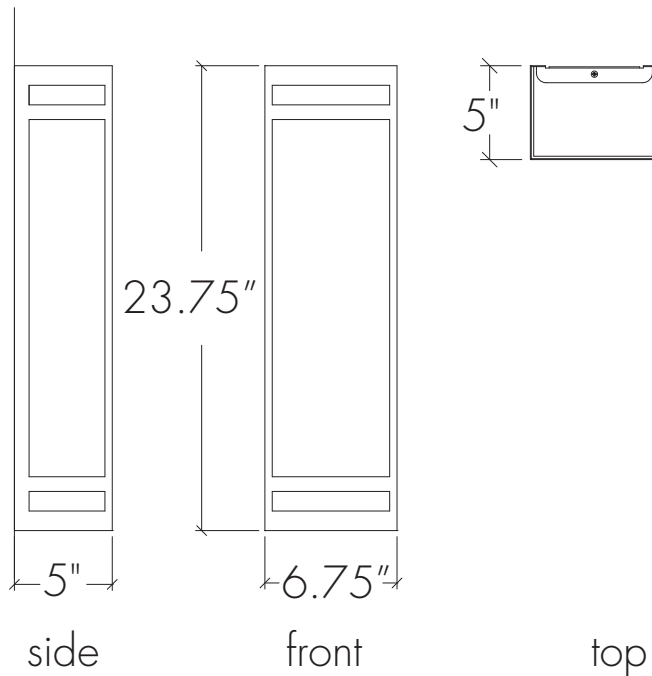

CLASSICS 9236L24

Base Specifications:

23.75"h x 6.75"w x 5"d

01: Wet Loc - Incan - 2 x E26 - 60W max ea

Opal Acrylic Diffuser

Notes:

Horizontal mounting available

9236L24	-		-		-	
MODEL		FINISH		DIFFUSER		LAMPING
						VOLTAGE

Note of Modifications

- BA - Bronze Age
- BK - Black
- BP - Black Pearl
- CB - Cast Bronze
- CH - Chestnut
- CR - Chrome
- DI - Dark Iron
- EB - Empire Bronze
- MB - Medieval Bronze
- NB - New Brass
- SB - Smokey Brass
- SP - Satin Pewter
- SS - Smoked Silver

1. PREMIUM
2. ANI - Ancient Iron
   - BCP - Burlled Copper Plate
   - RCU - Raw Copper Unfinished

- OA - Opal
- PREMIUM
- CO - Caramel Onyx
- FA - Faux Alabaster
- TS - Tea Stained
- WS - White Swirl
- BB - Bay Blue
- MP - Majestic Purple
- SG - Savannah Green
- SO - Sunrise Orange
- SR - Sunset Red

- 01: Wet Loc - Incan - 2 x E26
  60W max ea
- 02: Wet Loc - LED - 16.8W
  (Std Phase Dim) - 2362 Lumens
- 03: Incan - 2 x E26 - 60W max
- 04: LED - 14.8W
  (Non-Dim or Dim w/ 0-10V Dim system)
  2320 Lumens
- 10: WRL - 2 x E26 - for LED Retro
  20W max
- EM: Emercency Pack

- 01: 120V
- 02: 120V
- 03: 120V
- 04: Universal
- 10: 120V
- EM: Universal

COLOR TEMPERATURE

- ☐ 3000K (Standard)
- ☐ 2700K
- ☐ 3500K
- ☐ 4000K

Project Name

Specifier Name
Specifier Location

Quantity