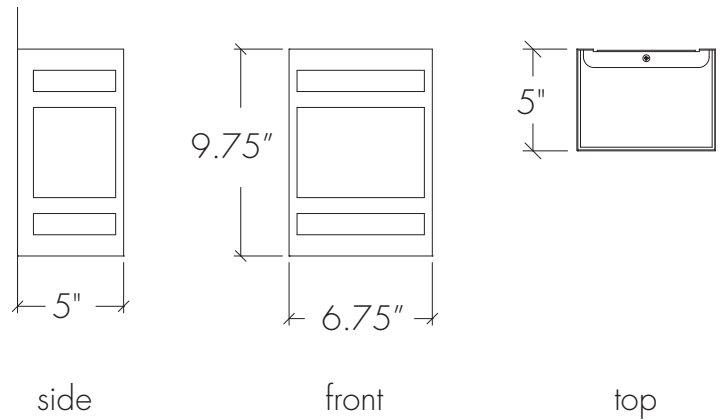

CLASSICS 9236L 10

Base Specifications:

9.75"h x 6.75"w x 5"d

01: Wet Loc - Incan - 1 x E26 - 60W max

Opal Acrylic Diffuser

9236L 10	-		-		-	
MODEL		FINISH		DIFFUSER		LAMPING
						VOLTAGE