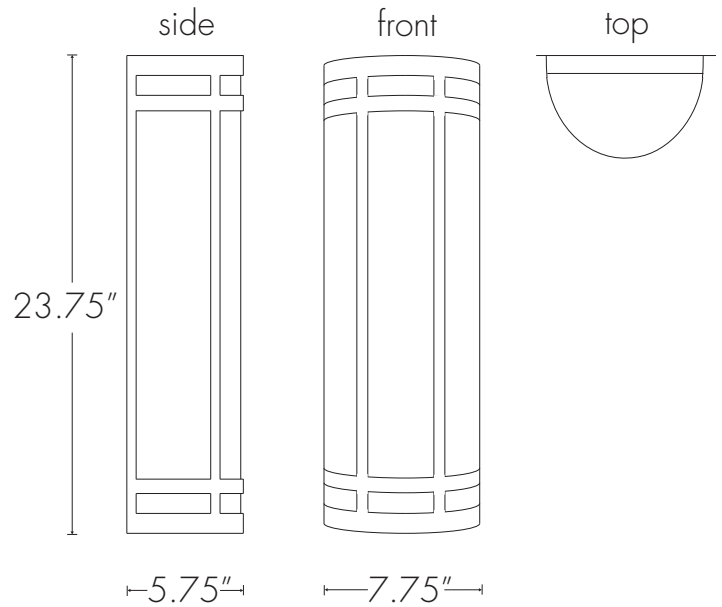

CLASSICS 9133L24

Base Specifications:

23.75"h x 7.75"w x 5.75"d

01: Wet Loc - Incan - 2 x E26 - 60W max ea

Opal Acrylic Diffuser

Notes:

Horizontal mounting available

9133L24				
MODEL	FINISH	DIFFUSER	LAMPING	VOLTAGE

Note of Modifications

BA - Bronze Age
BK - Black
BP - Black Pearl
CB - Cast Bronze
CH - Chestnut
CR - Chrome
DI - Dark Iron
EB - Empire Bronze
MB - Medieval Bronze
NB - New Brass
SB - Smokey Brass
SP - Satin Pewter
SS - Smoked Silver

PREMIUM
ANI - Ancient Iron
BCP - Burlled Copper Plate
RCU - Raw Copper Unfinished

OA - Opal

PREMIUM
CO - Caramel Onyx
FA - Faux Alabaster
TS - Tea Stained
WS - White Swirl
BB - Bay Blue
MP - Majestic Purple
SG - Savannah Green
SO - Sunrise Orange
SR - Sunset Red

01: Wet Loc - Incan - 2 x E26
60W max ea
02: Wet Loc - LED - 16.8W
(Std Phase Dim) - 2362 Lumens
03: Incan - 2 x E26 - 60W max
04: LED - 14.8W
(Non-Dim or Dim w/ 0-10V Dim system)
2320 Lumens
10: WRL - 2 x E26 - for LED Retro
20W max
EM: Emercengy Pack

01: 120V
02: 120V
03: 120V
04: Universal
10: 120V
EM: Universal

COLOR TEMPERATURE

- ☐ 3000K (Standard)
- ☐ 2700K
- ☐ 3500K
- ☐ 4000K

Project Name

Specifier Name
Specifier Location

Quantity