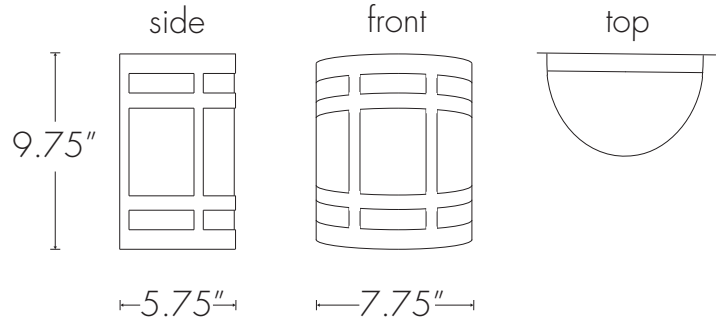

ULTRALIGHTS

CLASSICS 9133L10

Base Specifications:

9.75" h x 7.75" w x 5.75" d

01: Wet Loc - Incan - 1 x E26 - 60W max

Opal Acrylic Diffuser

9133L10				
MODEL	FINISH	DIFFUSER	LAMPING	VOLTAGE

Note of Modifications

- BA - Bronze Age
- BK - Black
- BP - Black Pearl
- CB - Cast Bronze
- CH - Chestnut
- CR - Chrome
- DI - Dark Iron
- EB - Empire Bronze
- MB - Medieval Bronze
- NB - New Brass
- SB - Smokey Brass
- SP - Satin Pewter
- SS - Smoked Silver

1. PREMIUM
2. ANI - Ancient Iron
   - BCP - Burlled Copper Plate
   - RCU - Raw Copper Unfinished

- OA - Opal
- PREMIUM
- CO - Caramel Onyx
- FA - Faux Alabaster
- TS - Tea Stained
- WS - White Swirl
- BB - Bay Blue
- MP - Majestic Purple
- SG - Savannah Green
- SO - Sunrise Orange
- SR - Sunset Red

- 01: Wet Loc - Incan - 1 x E26
  60W max
- 02: Wet Loc - LED - 8.4W
  (Std Phase Dim) - 1181 Lumens
- 03: Incan - 1 x E26 - 60W max
- 04: LED - 5W
  (Non-Dim or Dim w/ 0-10V Dim system)
  770 Lumens
- 10: WRL - 1 x E26 - for LED Retro
  20W max

- 01: 120V
- 02: 120V
- 03: 120V
- 04: Universal
- 10: 120V

COLOR TEMPERATURE

- ☐ 3000K (Standard)
- ☐ 2700K
- ☐ 3500K
- ☐ 4000K

Project Name	Specifier Name Specifier Location	Quantity

WWW.ULTRALIGHTSLIGHTING.COM