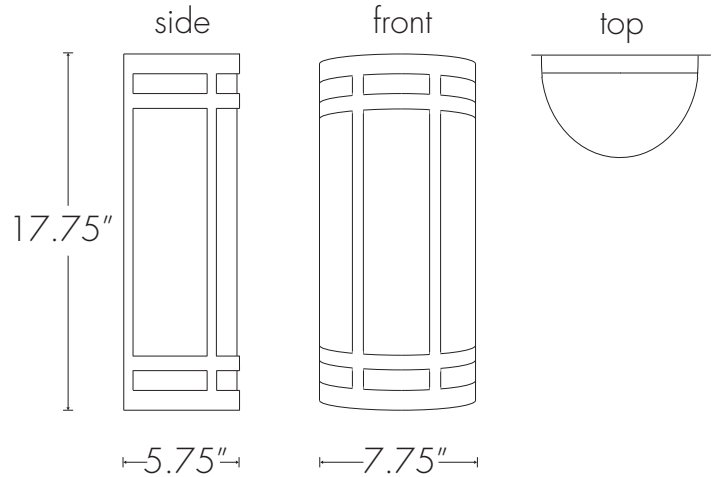

CLASSICS 9133

Base Specifications:

13.75"h x 7.75"w x 5.75"d

01: Wet Loc - Incan - 1 x E26 - 60W max

Opal Acrylic Diffuser

Notes:

Horizontal mounting available

9133				
MODEL	FINISH	DIFFUSER	LAMPING	VOLTAGE

Base Specifications:

9.75" h x 7.75" w x 5.75" d

01: Wet Loc - Incan - 1 x E26 - 60W max

Opal Acrylic Diffuser

9133L10				
MODEL	FINISH	DIFFUSER	LAMPING	VOLTAGE

Note of Modifications

- BA - Bronze Age
- BK - Black
- BP - Black Pearl
- CB - Cast Bronze
- CH - Chestnut
- CR - Chrome
- DI - Dark Iron
- EB - Empire Bronze
- MB - Medieval Bronze
- NB - New Brass
- SB - Smokey Brass
- SP - Satin Pewter
- SS - Smoked Silver

WWW.ULTRALIGHTSLIGHTING.COM

CLASSICS 9133L18

Base Specifications:

17.75" h x 7.75" w x 5.75" d

01: Wet Loc - Incan - 2 x E26 - 60W max ea
Opal Acrylic Diffuser

Notes:

Horizontal / Vertical mount available*

02 / 04 Lamping: Lumens (Actual) at the source