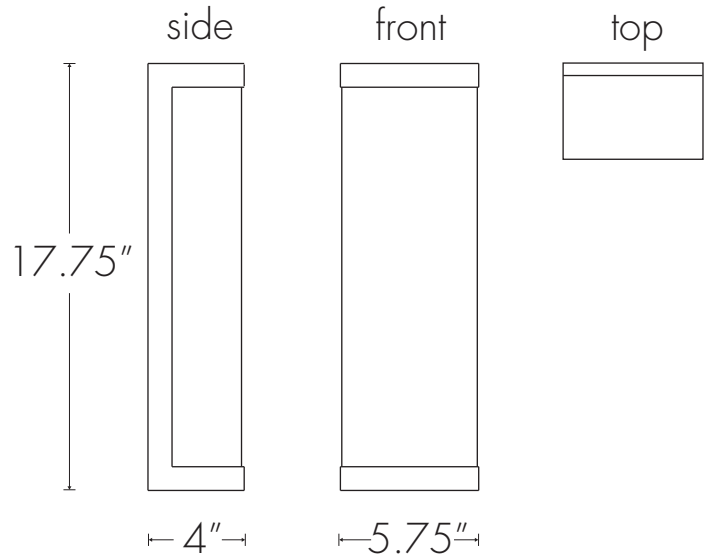

CLASSICS 9130L18

Base Specifications:

17.75" h x 5.75" w x 4" d

04: LED - 7.4W (Dim w/ 0-10V dim system)

Opal Acrylic Diffuser

ADA

Notes:

Horizontal mounting available

9130L18				
MODEL	FINISH	DIFFUSER	LAMPING	VOLTAGE

Note of Modifications

- BA - Bronze Age
- BK - Black
- BP - Black Pearl
- CB - Cast Bronze
- CH - Chestnut
- CR - Chrome
- DI - Dark Iron
- EB - Empire Bronze
- MB - Medieval Bronze
- NB - New Brass
- SB - Smokey Brass
- SP - Satin Pewter
- SS - Smoked Silver

1. PREMIUM
2. ANI - Ancient Iron
   - BCP - Burlled Copper Plate
   - RCU - Raw Copper Unfinished

- OA - Opal
- PREMIUM
- CO - Caramel Onyx
- FA - Faux Alabaster
- TS - Tea Stained
- WS - White Swirl

- 02: Wet Loc - LED - 8.4W (Std Phase Dim) - 1181 Lumens
- 04: LED - 7.4W (Non-Dim or Dim w/ 0-10V Dim system) 1160 Lumens
- 10: WRL - 1 x E26 - for LED Retro 20W max (T-10)
- EM: Emergency Pack

- 02: 120V
- 04: Universal
- 10: 120V
- EM: Universal

COLOR TEMPERATURE

- ☐ 3000K (Standard)
- ☐ 2700K
- ☐ 3500K
- ☐ 4000K

Project Name

Specifier Name
Specifier Location

Quantity