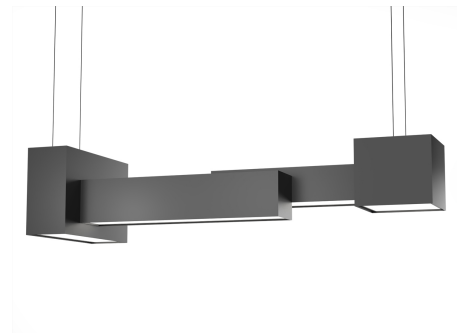

Metro 24528

project name:

project location:

specifier name:

specifier location:

quantity:

fixture type:

modifications:

Base Specs

46.25"l x 16"w x 10"h x 16" - 110" Adj. OAH
 Opal Acrylic Bottom Diffuser
 Cable Hung

Metro 24528

standard finish:

- BA - Bronze Age
- BK - Black
- BP - Black Pearl
- CB - Cast Bronze
- CH - Chestnut
- CR - Chrome
- DI - Dark Iron
- EB - Empire Bronze
- MB - Medieval Bronze
- NB - New Brass
- SB - Smokey Brass
- SP - Satin Pewter
- SS - Smoked Silver

lamping:

04: 40.96w Integrated LED, 6912 Initial Lumens, 3000K, 90 CRI, 120V-277V, 0-10V Dimming, UL/cUL Dry/Damp (Powered hanging cables - NO BLACK POWER CORD)

standard diffuser:

- OA - Opal Acrylic

mounting: