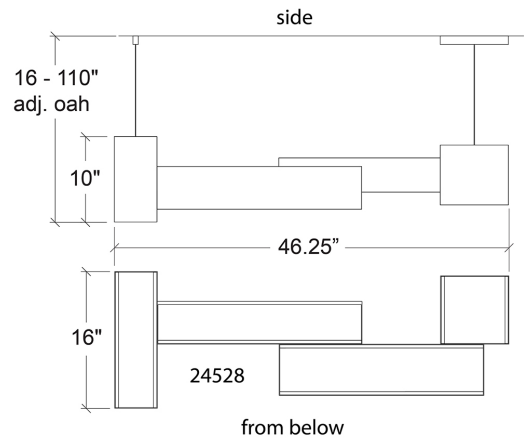

Metro 24528

project name:

project location:

specifier name:

specifier location:

quantity:

fixture type:

modifications:

Base Specs

46.25"l x 16"w x 10"h x 16" - 110" Adj. OAH
 Opal Acrylic Bottom Diffuser
 Cable Hung

Metro 24528

standard finish:

- BA - Bronze Age
- BK - Black
- BP - Black Pearl
- CB - Cast Bronze
- CH - Chestnut
- CR - Chrome
- DI - Dark Iron
- EB - Empire Bronze
- MB - Medieval Bronze
- NB - New Brass
- SB - Smokey Brass
- SP - Satin Pewter
- SS - Smoked Silver

lamping:

04: 40.96w Integrated LED, 6912 Initial Lumens, 3000K, 90 CRI, 120V-277V, 0-10V Dimming, UL/cUL Dry/Damp (Powered hanging cables - NO BLACK POWER CORD)

standard diffuser:

- OA - Opal Acrylic

mounting: