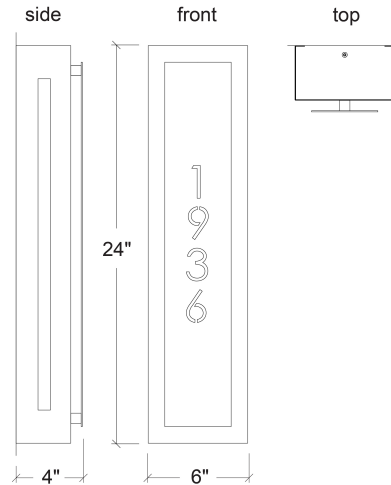

Base Specs

24"h x 6"w x 4"d
 Opal Acrylic Diffuser
 Up to 4 custom characters included

Notes

Marine grade primer available — **±\$ Inquire.**
 Custom logos available — **±\$ Inquire.**

Multiple Sizes Available

23524CS-14 | 14"h x 6"w x 4"d
 23524CS-24 | 24"h x 6"w x 4"d

Icon 23524CS-24

finish (body):

BA - Bronze Age
BK - Black
CB - Cast Bronze
DI - Dark Iron
NB - New Brass
SP - Satin Pewter

finish (face):

CS - Corten Steel