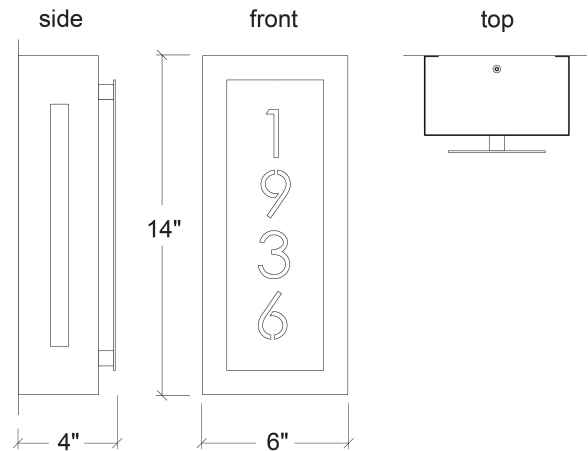

Base Specs 1

4"h x 6"w x 4"d
 Opal Acrylic diffuser
 Up to 4 custom characters included

Notes

Marine grade primer available — **±\$ Inquire.**
 Custom logos available — **±\$ Inquire.**

Multiple Sizes Available

23524CS-14 | 14"h x 6"w x 4"d
 23524CS-24 | 24"h x 6"w x 4"d

Icon 23524CS-14

finish (body):

BA - Bronze Age
BK - Black
CB - Cast Bronze
DI - Dark Iron
NB - New Brass
SP - Satin Pewter

finish (face):

CS - Corten Steel