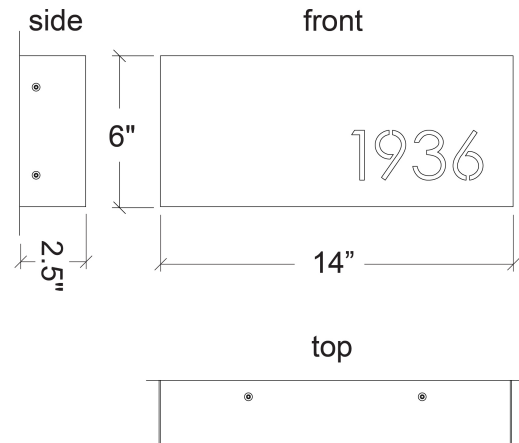

Icon 23522

project name:

project location:

specifier name:

specifier location:

quantity:

fixture type:

modifications:

Base Specs

6"h x 14"w x 2.5"d
 Opal Acrylic Diffuser
 Up to 4 custom characters included

Notes

Available with braille and raised number placard — **±\$ Inquire**
 Custom logos available— **±\$ Inquire**

* example of optional braille and raised character placard. (location, size, and specifics TBD)

Icon 23522

standard finish:

- BA - Bronze Age
- BK - Black
- CB - Cast Bronze
- DI - Dark Iron
- NB - New Brass
- SP - Satin Pewter

lampping:

04: 14w Integrated LED, 2198 Initial Lumens, 3000K, 90 CRI, 120V-277V, 0-10V Dimming, UL/cUL Dry/Damp

14: 8.4w Integrated LED, 1181 Initial Lumens, 3000K, 90 CRI, 120V, Standard Phase Dimming, UL/cUL Dry/Damp

standard diffuser:

- OA - Opal Acrylic