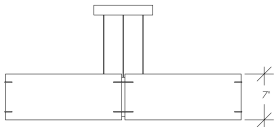

Notes

Powered hanging cables - no power cable