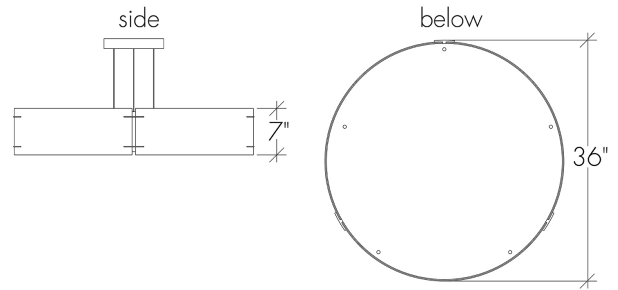

Loom 23520-36

project name:

project location:

specifier name:

specifier location:

quantity:

fixture type:

modifications:

Base Specs

36" dia x 7" h x 16.5-96" adj. OAH
Cable Hung

Notes

Powered hanging cables - no power cable