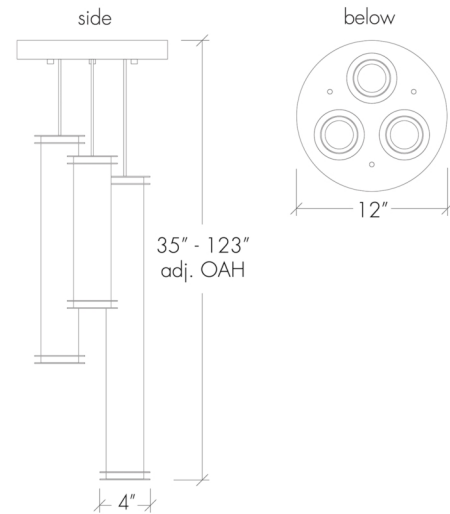

Solo 23516

project name:	
project location:	
specifier name:	
specifier location:	
quantity:	
fixture type:	

modifications:

Base Specs

12"dia x 35-123" adj. OAH
Cable Hung
LED Par 20 Lamps Included

Notes

LED lamp(s) included

Solo 23516

standard finish:

- BA - Bronze Age
- BK - Black
- BP - Black Pearl
- CB - Cast Bronze
- CH - Chestnut
- CR - Chrome
- DI - Dark Iron
- EB - Empire Bronze
- MB - Medieval Bronze
- NB - New Brass
- SB - Smokey Brass
- SP - Satin Pewter
- SS - Smoked Silver
- WH - White

lampping:

10: Wattage Restriction Label - 3 x E26 for LED Retrofit 20W max ea - Par 20 (Lamp Included), 120V, Standard Phase Dimming, UL/cUL Dry/Damp

mounting:

Sloped Ceiling Adaptable - ~~15~~ **Inquire**