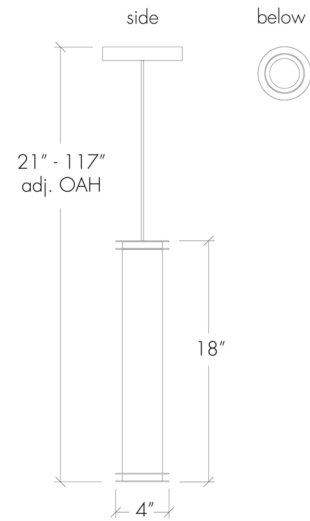

Solo 23514-18

project name:

project location:

specifier name:

specifier location:

quantity:

fixture type:

modifications:

Base Specs

4"dia x 18"h x 21-117" adj. OAH
 Cable Hung
 LED Par 20 Lamp Included

Notes

LED lamp(s) included

Multiple Sizes Available

- 23514-12 | 4"dia x 12"h x 15-111" adj. OAH
- 23514-18 | 4"dia x 18"h x 21-117" adj. OAH
- 23514-24 | 4"dia x 24"h x 27-123" adj. OAH

Solo 23514-18

standard finish:

- BA - Bronze Age
- BK - Black
- BP - Black Pearl
- CB - Cast Bronze
- CH - Chestnut
- CR - Chrome
- DI - Dark Iron
- EB - Empire Bronze
- MB - Medieval Bronze
- NB - New Brass
- SB - Smokey Brass
- SP - Satin Pewter
- SS - Smoked Silver
- WH - White