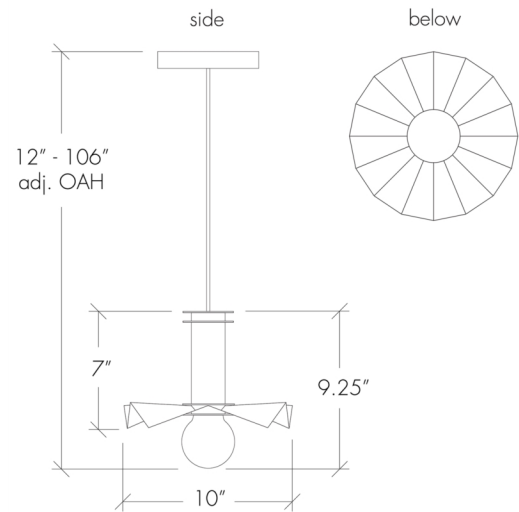

Solo 23510-10

project name:	
project location:	
specifier name:	
specifier location:	
quantity:	
fixture type:	

modifications:

Base Specs

10"dia x 9.25"h x 12-106" adj. OAH
Cable Hung
LED G25 Lamp Included

Notes

LED lamp(s) included

Multiple Sizes Available

23510-10 | 10"dia x 9.25"h x 12-106" adj. OAH
23510-14 | 14"dia x 15"h x 18-114" adj. OAH

Solo 23510-10

standard finish:

- BA - Bronze Age
- BK - Black
- BP - Black Pearl
- CB - Cast Bronze
- CH - Chestnut
- CR - Chrome
- DI - Dark Iron
- EB - Empire Bronze
- MB - Medieval Bronze
- NB - New Brass
- SB - Smokey Brass
- SP - Satin Pewter
- SS - Smoked Silver
- WH - White

lampping:

10: Wattage Restriction Label - 1 x E26 for LED Retrofit 20W max ea - G25 (Lamp Included), 120V, Standard Phase Dimming, UL/cUL Dry/Damp

mounting:

Sloped Ceiling Adaptable - ~~15~~ **Inquire**

Solo 23510-14

14"dia x 15"h x 18-114" adj. OAH
 Cable Hung
 LED G40 Lamp Included

Notes

LED lamp(s) included

Multiple Sizes Available

23510-10 | 10"dia x 9.25"h x 12-106" adj. OAH
 23510-14 | 14"dia x 15"h x 18-114" adj. OAH