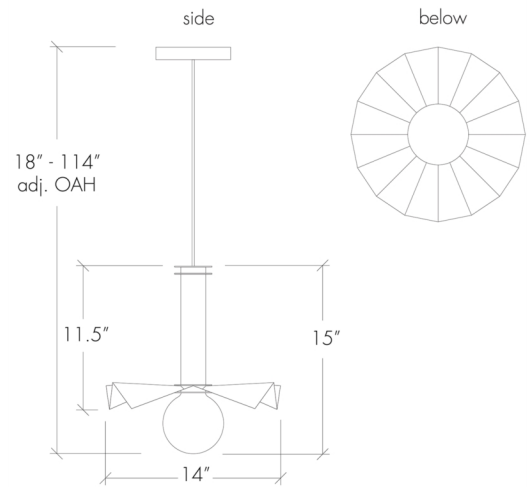

Solo 23510-10

project name:	
project location:	
specifier name:	
specifier location:	
quantity:	
fixture type:	

modifications:

Base Specs

10"dia x 9.25"h x 12-106" adj. OAH
Cable Hung
LED G25 Lamp Included

Notes

LED lamp(s) included

Multiple Sizes Available

23510-10 | 10"dia x 9.25"h x 12-106" adj. OAH
23510-14 | 14"dia x 15"h x 18-114" adj. OAH

Solo 23510-10

standard finish:

- BA - Bronze Age
- BK - Black
- BP - Black Pearl
- CB - Cast Bronze
- CH - Chestnut
- CR - Chrome
- DI - Dark Iron
- EB - Empire Bronze
- MB - Medieval Bronze
- NB - New Brass
- SB - Smokey Brass
- SP - Satin Pewter
- SS - Smoked Silver
- WH - White

project name:

project location:

specifier name:

specifier location:

quantity:

fixture type:

modifications:

Base Specs

14"dia x 15"h x 18-114" adj. OAH
 Cable Hung
 LED G40 Lamp Included

Notes

LED lamp(s) included

Multiple Sizes Available

23510-10 | 10"dia x 9.25"h x 12-106" adj. OAH
 23510-14 | 14"dia x 15"h x 18-114" adj. OAH