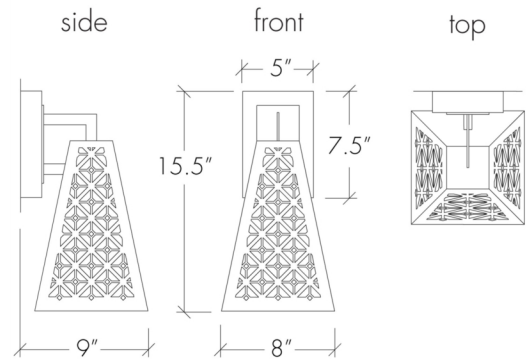

Akūt 22504-16

project name:	
project location:	
specifier name:	
specifier location:	
quantity:	
fixture type:	

modifications:

Base Specs

15.5"h x 8"w x 9"d

Akūt 22504-16

standard finish:

BA - Bronze Age
BK - Black
BP - Black Pearl
CB - Cast Bronze
CH - Chestnut
CR - Chrome
DI - Dark Iron
EB - Empire Bronze
MB - Medieval Bronze
NB - New Brass
SB - Smokey Brass
SP - Satin Pewter
SS - Smoked Silver

modifications:

Base Specs

19.5"h x 8"w x 9"d

Akūt 22504-20

standard finish:

BA - Bronze Age
BK - Black
BP - Black Pearl
CB - Cast Bronze
CH - Chestnut
CR - Chrome
DI - Dark Iron
EB - Empire Bronze
MB - Medieval Bronze
NB - New Brass
SB - Smokey Brass
SP - Satin Pewter
SS - Smoked Silver