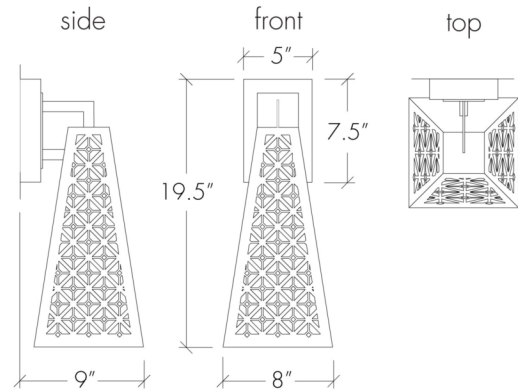

Akūt 22504-16

project name:	
project location:	
specifier name:	
specifier location:	
quantity:	
fixture type:	

modifications:

Base Specs

15.5"h x 8"w x 9"d

Akūt 22504-16

standard finish:

BA - Bronze Age
BK - Black
BP - Black Pearl
CB - Cast Bronze
CH - Chestnut
CR - Chrome
DI - Dark Iron
EB - Empire Bronze
MB - Medieval Bronze
NB - New Brass
SB - Smokey Brass
SP - Satin Pewter
SS - Smoked Silver

modifications:

Base Specs

19.5"h x 8"w x 9"d

Akūt 22504-20

standard finish:

BA - Bronze Age
BK - Black
BP - Black Pearl
CB - Cast Bronze
CH - Chestnut
CR - Chrome
DI - Dark Iron
EB - Empire Bronze
MB - Medieval Bronze
NB - New Brass
SB - Smokey Brass
SP - Satin Pewter
SS - Smoked Silver