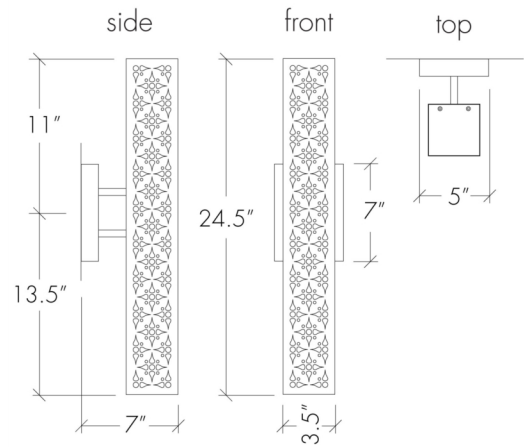

Akūt 22493

project name:

project location:

specifier name:

specifier location:

quantity:

fixture type:

modifications:

Base Specs

24.5"h x 5"w x 7"d
Opal Acrylic Internal Diffuser

Notes

Marine grade primer available — **±\$ Inquire.**

Akūt 22493

standard finish:

BA - Bronze Age
BK - Black
BP - Black Pearl
CB - Cast Bronze
CH - Chestnut
CR - Chrome
DI - Dark Iron
EB - Empire Bronze
MB - Medieval Bronze
NB - New Brass
SB - Smokey Brass
SP - Satin Pewter
SS - Smoked Silver

14: 16.8w Integrated LED, 2362 Initial Lumens, 3000K, 90 CRI, 120V, Standard Phase Dimming, UL/cUL Dry/Damp

standard diffuser:

OA - Opal Acrylic