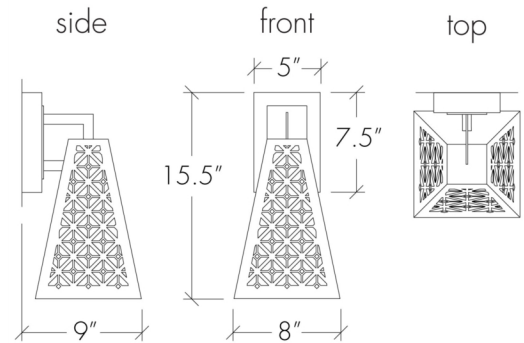

Base Specs

15.5"h x 8"w x 9"d

Opal Acrylic Internal Diffuser

Notes

Marine grade primer available — **±\$ Inquire.**

Akūt 22484-16

standard finish:

BA - Bronze Age
BK - Black
BP - Black Pearl
CB - Cast Bronze
CH - Chestnut
CR - Chrome
DI - Dark Iron
EB - Empire Bronze
MB - Medieval Bronze
NB - New Brass
SB - Smokey Brass
SP - Satin Pewter
SS - Smoked Silver

modifications:

Base Specs

19.5"h x 8"w x 9"d
Opal Acrylic Internal Diffuser

Notes

Marine grade primer available — **±\$ Inquire.**

Akūt 22484-20

standard finish:

BA - Bronze Age
BK - Black
BP - Black Pearl
CB - Cast Bronze
CH - Chestnut
CR - Chrome
DI - Dark Iron
EB - Empire Bronze
MB - Medieval Bronze
NB - New Brass
SB - Smokey Brass
SP - Satin Pewter
SS - Smoked Silver