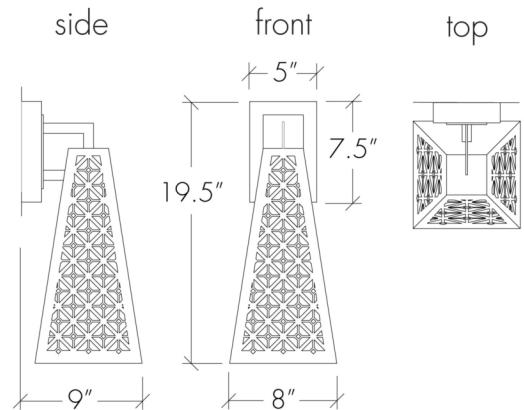

modifications:

Base Specs

19.5"h x 8"w x 9"d
Opal Acrylic Internal Diffuser

Notes

Marine grade primer available — **±\$ Inquire.**

Akūt 22484-20

standard finish:

BA - Bronze Age
BK - Black
BP - Black Pearl
CB - Cast Bronze
CH - Chestnut
CR - Chrome
DI - Dark Iron
EB - Empire Bronze
MB - Medieval Bronze
NB - New Brass
SB - Smokey Brass
SP - Satin Pewter
SS - Smoked Silver