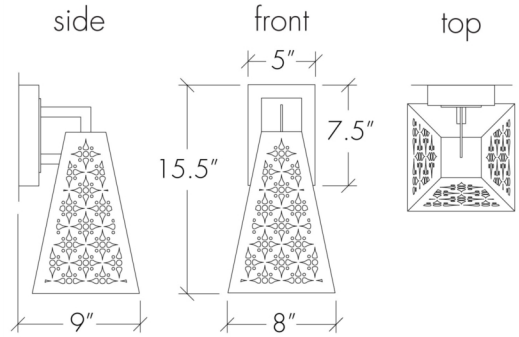

Base Specs

15.5"h x 8"w x 9"d

Opal Acrylic Internal Diffuser

Notes

Marine grade primer available — **±\$ Inquire.**

Akūt 22483-16

standard finish:

BA - Bronze Age
BK - Black
BP - Black Pearl
CB - Cast Bronze
CH - Chestnut
CR - Chrome
DI - Dark Iron
EB - Empire Bronze
MB - Medieval Bronze
NB - New Brass
SB - Smokey Brass
SP - Satin Pewter
SS - Smoked Silver

modifications:

Base Specs

19.5"h x 8"w x 9"d
Opal Acrylic Internal Diffuser

Notes

Marine grade primer available — **±\$ Inquire.**

Akūt 22483-20

standard finish:

BA - Bronze Age
BK - Black
BP - Black Pearl
CB - Cast Bronze
CH - Chestnut
CR - Chrome
DI - Dark Iron
EB - Empire Bronze
MB - Medieval Bronze
NB - New Brass
SB - Smokey Brass
SP - Satin Pewter
SS - Smoked Silver