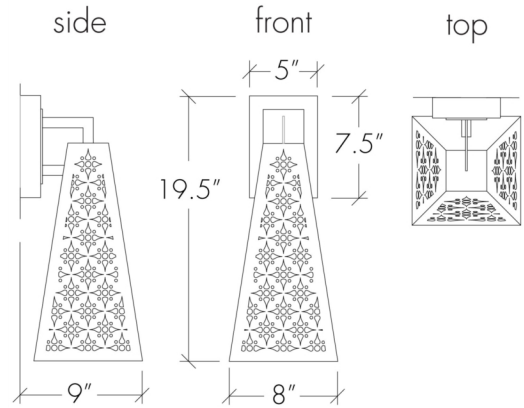

modifications:

Base Specs

19.5"h x 8"w x 9"d
Opal Acrylic Internal Diffuser

Notes

Marine grade primer available — **±\$ Inquire.**

Akūt 22483-20

standard finish:

BA - Bronze Age
BK - Black
BP - Black Pearl
CB - Cast Bronze
CH - Chestnut
CR - Chrome
DI - Dark Iron
EB - Empire Bronze
MB - Medieval Bronze
NB - New Brass
SB - Smokey Brass
SP - Satin Pewter
SS - Smoked Silver