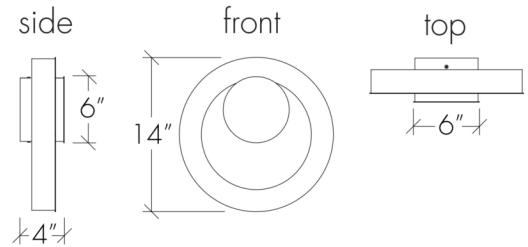

modifications:

Base Specs

14"h x 14"w x 4"d
Opal Acrylic Internal Diffuser

Multiple Sizes Available

22477-14 | 14"h x 14"w x 4"d
22477-18 | 18"h x 18"w x 4"d

Boks 22477-14

standard finish:

- BA - Bronze Age
- BK - Black
- BP - Black Pearl
- CB - Cast Bronze
- CH - Chestnut
- CR - Chrome
- DI - Dark Iron
- EB - Empire Bronze
- MB - Medieval Bronze
- NB - New Brass
- SB - Smokey Brass
- SP - Satin Pewter
- SS - Smoked Silver

modifications:

Base Specs

18"h x 18"w x 4"d
Opal Acrylic Internal Diffuser

Multiple Sizes Available

22477-14 | 14"h x 14"w x 4"d
22477-18 | 18"h x 18"w x 4"d

Boks 22477-18

standard finish:

- BA - Bronze Age
- BK - Black
- BP - Black Pearl
- CB - Cast Bronze
- CH - Chestnut
- CR - Chrome
- DI - Dark Iron
- EB - Empire Bronze
- MB - Medieval Bronze
- NB - New Brass
- SB - Smokey Brass
- SP - Satin Pewter
- SS - Smoked Silver