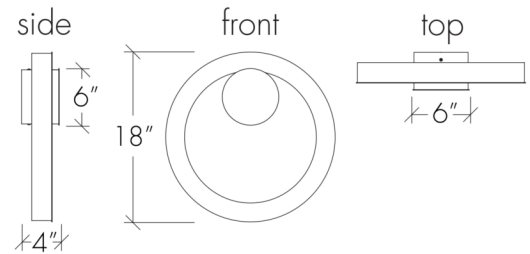

modifications:

Base Specs

14"h x 14"w x 4"d
Opal Acrylic Internal Diffuser

Multiple Sizes Available

22477-14 | 14"h x 14"w x 4"d
22477-18 | 18"h x 18"w x 4"d

Boks 22477-14

standard finish:

- BA - Bronze Age
- BK - Black
- BP - Black Pearl
- CB - Cast Bronze
- CH - Chestnut
- CR - Chrome
- DI - Dark Iron
- EB - Empire Bronze
- MB - Medieval Bronze
- NB - New Brass
- SB - Smokey Brass
- SP - Satin Pewter
- SS - Smoked Silver

lampping:

04: 26.24w Integrated LED, 4428 Initial Lumens, 3000K, 90 CRI, 120V-277V, 0-10V Dimming, UL/cUL Dry/Damp

standard diffuser:

- OA - Opal Acrylic

Boks 22477-18

project name:	
project location:	
specifier name:	
specifier location:	
quantity:	
fixture type:	

modifications:

Base Specs

18"h x 18"w x 4"d
Opal Acrylic Internal Diffuser

Multiple Sizes Available

22477-14 | 14"h x 14"w x 4"d
22477-18 | 18"h x 18"w x 4"d

Boks 22477-18

standard finish:

- BA - Bronze Age
- BK - Black
- BP - Black Pearl
- CB - Cast Bronze
- CH - Chestnut
- CR - Chrome
- DI - Dark Iron
- EB - Empire Bronze
- MB - Medieval Bronze
- NB - New Brass
- SB - Smokey Brass
- SP - Satin Pewter
- SS - Smoked Silver