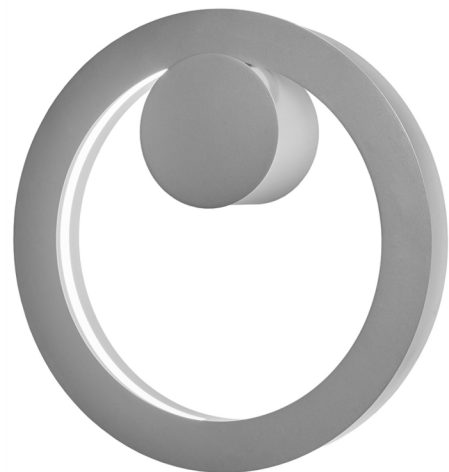

modifications:

Base Specs

14"h x 14"w x 4"d
Opal Acrylic Internal Diffuser

Multiple Sizes Available

22477-14 | 14"h x 14"w x 4"d
22477-18 | 18"h x 18"w x 4"d

Boks 22477-14

standard finish:

- BA - Bronze Age
- BK - Black
- BP - Black Pearl
- CB - Cast Bronze
- CH - Chestnut
- CR - Chrome
- DI - Dark Iron
- EB - Empire Bronze
- MB - Medieval Bronze
- NB - New Brass
- SB - Smokey Brass
- SP - Satin Pewter
- SS - Smoked Silver

lampping:

04: 26.24w Integrated LED, 4428 Initial Lumens, 3000K, 90 CRI, 120V-277V, 0-10V Dimming, UL/cUL Dry/Damp

standard diffuser:

- OA - Opal Acrylic

Boks 22477-18

project name:	
project location:	
specifier name:	
specifier location:	
quantity:	
fixture type:	

modifications:

Base Specs

18"h x 18"w x 4"d
Opal Acrylic Internal Diffuser

Multiple Sizes Available

22477-14 | 14"h x 14"w x 4"d
22477-18 | 18"h x 18"w x 4"d

Boks 22477-18

standard finish:

- BA - Bronze Age
- BK - Black
- BP - Black Pearl
- CB - Cast Bronze
- CH - Chestnut
- CR - Chrome
- DI - Dark Iron
- EB - Empire Bronze
- MB - Medieval Bronze
- NB - New Brass
- SB - Smokey Brass
- SP - Satin Pewter
- SS - Smoked Silver

lampping:

04: 34.56w Integrated LED, 5832 Initial Lumens, 3000K, 90 CRI, 120V-277V, 0-10V Dimming, UL/cUL Dry/Damp

standard diffuser:

- OA - Opal Acrylic