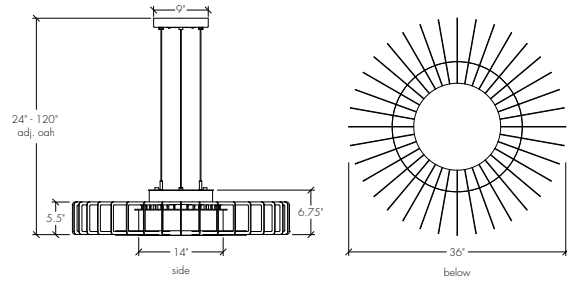

### Base Specs

36" dia x 6.75" h x 24" - 120" adj OAH  
Cable Hung

### Multiple Sizes Available

21473-36 | 36" dia x 6.75" h x 24" - 120" adj OAH

21473-60 | 60" dia x 10.25" h x 24" - 120" adj OAH

*Find full specifications and options on individual spec sheets.*

### Base Specs

60" dia x 10.25" h x 24" - 120" adj OAH  
Cable Hung