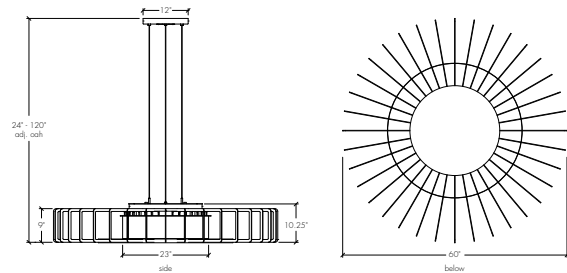

### Base Specs

60" dia x 10.25" h x 24" - 120" adj OAH  
Cable Hung

### Multiple Sizes Available

21473-36 | 36" dia x 6.75" h x 24" - 120" adj OAH

21473-60 | 60" dia x 10.25" h x 24" - 120" adj OAH

*Find full specifications and options on individual spec sheets.*