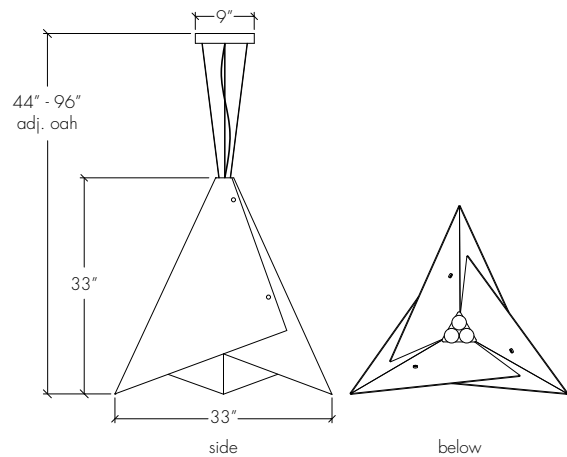

### Base Specs

33" h x 33" l x 33" w x 44" - 96" adj OAH  
Cable Hung

### Multiple Sizes Available

21471-14 | 13" h x 14" l x 14" w x 22" - 96" adj OAH

21471-22 | 22" h x 22" l x 22" w x 34" - 96" adj OAH

21471-33 | 33" h x 33" l x 33" w x 44" - 96" adj OAH

*Find full specifications and options on individual spec sheets.*