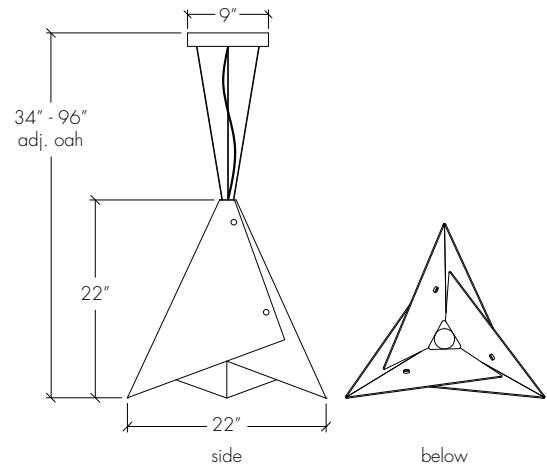

### Base Specs

22" h x 22" l x 22" w x 34" - 96" adj OAH  
Cable Hung

### Multiple Sizes Available

21471-14 | 13" h x 14" l x 14" w x 22" - 96" adj OAH

21471-22 | 22" h x 22" l x 22" w x 34" - 96" adj OAH

21471-33 | 33" h x 33" l x 33" w x 44" - 96" adj OAH

*Find full specifications and options on individual spec sheets.*

### Base Specs

33" h x 33" l x 33" w x 44" - 96" adj OAH  
Cable Hung