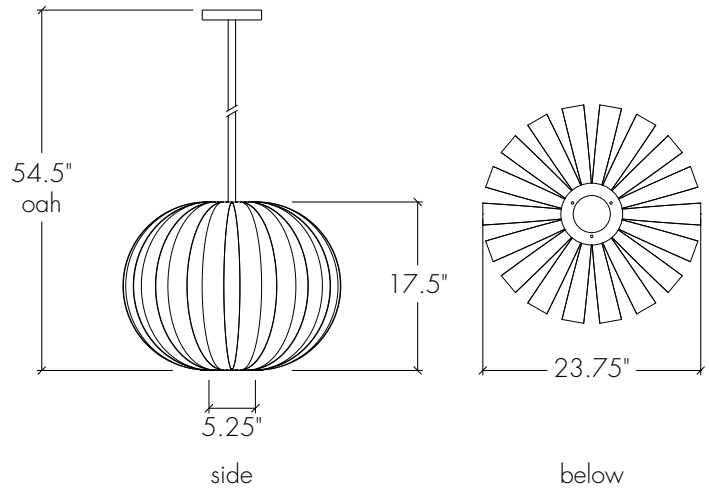

VASI 20457-18

Base Specifications:

17" dia x 12" h x 49" OAH

10: WRL - 1 x E26 - for LED Retro 20W max

Stem Mount

Notes:

Additional stems in 12" or 18" lengths available only with original order. Please inquire.

- PREMIUM
- CR - Chrome

- 03: Damp / Dry Loc Incan - 1 x E26 - 60W max - 120V
- 10: WRL - 1 x E26 - for LED Retro 20W max - 120V

Project Name:
Project Location:

Specifier Name:
Specifier Location:

Quantity:
Fixture Type:

VASI 20457-24

Base Specifications:

23.75" dia x 17.5" h x 54.5" OAH
 10: WRL - 1 x E26 - for LED Retro 20W max
 Stem Mount

Notes:

Additional stems in 12" or 18" lengths available only with original order. Please inquire.