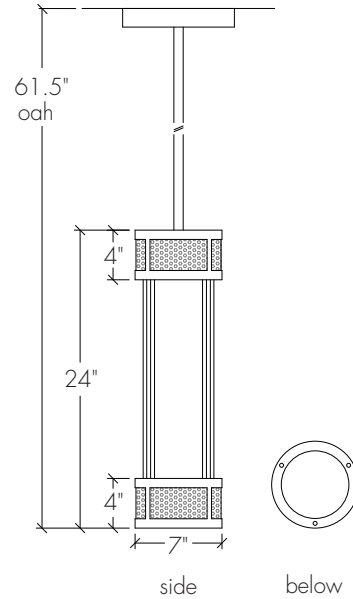

ULTRALIGHTS

DUO 19436-24

Base Specifications:

7" dia x 24" h x 61.5" OAH

04: LED - 30.6W (Dim w/0-10V dim system)

Opal Acrylic Diffuser

Notes:

Stem mount

04 Lamping: Wattage and Lumens - Initial at the source

19436-24	-	-	-	-
MODEL		PERF	FINISH	DIFFUSER
				LAMPING

Modifications:

☐ Stem hung (Standard)
____ OAH

☐ Cable hung

Other Modifications:

A1 - Angles

CL - Cloverleaf

RD - Round

BA - Bronze Age

BK - Black

BP - Black Pearl

CB - Cast Bronze

CH - Chestnut

CR - Chrome

DI - Dark Iron

EB - Empire Bronze

MB - Medieval Bronze

NB - New Brass

SB - Smokey Brass

SP - Satin Pewter

SS - Smoked Silver

OA - Opal

Premium

CO - Caramel Onyx

FA - Faux Albaster

TS - Tea Stained

WS - White Swirl

04: Dry / Damp LED - 30.6W - 5202 Lumens (Non-Dim or Dim w/ 0-10V Dim system) - Universal

COLOR TEMPERATURE / CRI

- ☐ 3000K (Standard) - CRI available upon request
- ☐ 2700K - CRI available upon request
- ☐ 3500K - CRI available upon request
- ☐ 4000K - CRI available upon request

Project Name:
Fixture Type:

Specifier Name:
Specifier Location:

Quantity:

WWW.ULTRALIGHTSLIGHTING.COM

320 S Plumer Avenue • Tucson, AZ 85719 • p +1 520 623 9829 • ir

425 Peachtree Hills Ave. NE #3 Atlanta, GA 30305
404.876.1064 sales@illumco.com