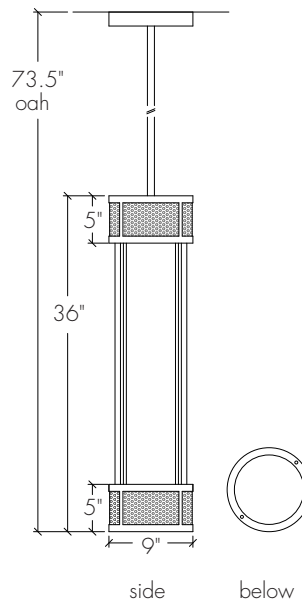

ULTRALIGHTS

DUO 19436-36

Base Specifications:

9" dia x 36" h x 73.5" OAH

04: LED - 49.8W (Dim w/0-10V dim system)

Opal Acrylic Diffuser

Notes:

Stem hung

04 Lamping: Wattage and Lumens - Initial at the source

19436-36				
MODEL	PERF	FINISH	DIFFUSER	LAMPING

Modifications:

☐ Stem hung (Standard)
____ OAH

☐ Cable hung

Other Modifications:

A1 - Angles

CL - Cloverleaf

RD - Round

BA - Bronze Age

BK - Black

BP - Black Pearl

CB - Cast Bronze

CH - Chestnut

CR - Chrome

DI - Dark Iron

EB - Empire Bronze

MB - Medieval Bronze

NB - New Brass

SB - Smokey Brass

SP - Satin Pewter

SS - Smoked Silver

OA - Opal

Premium

CO - Caramel Onyx

FA - Faux Albaster

TS - Tea Stained

WS - White Swirl

04: Dry / Damp LED - 49.8W - 8466 Lumens (Non-Dim or Dim w/ 0-10V Dim system) - Universal

COLOR TEMPERATURE / CRI

- ☐ 3000K (Standard) - CRI available upon request
- ☐ 2700K - CRI available upon request
- ☐ 3500K - CRI available upon request
- ☐ 4000K - CRI available upon request

Project Name:
Fixture Type:

Specifier Name:
Specifier Location:

Quantity:

WWW.ULTRALIGHTSLIGHTING.COM

320 S Plumer Avenue • Tucson, AZ 85719 • p +1 520 623 9829 • ir

425 Peachtree Hills Ave. NE #3 Atlanta, GA 30305
404.876.1064 sales@illumco.com