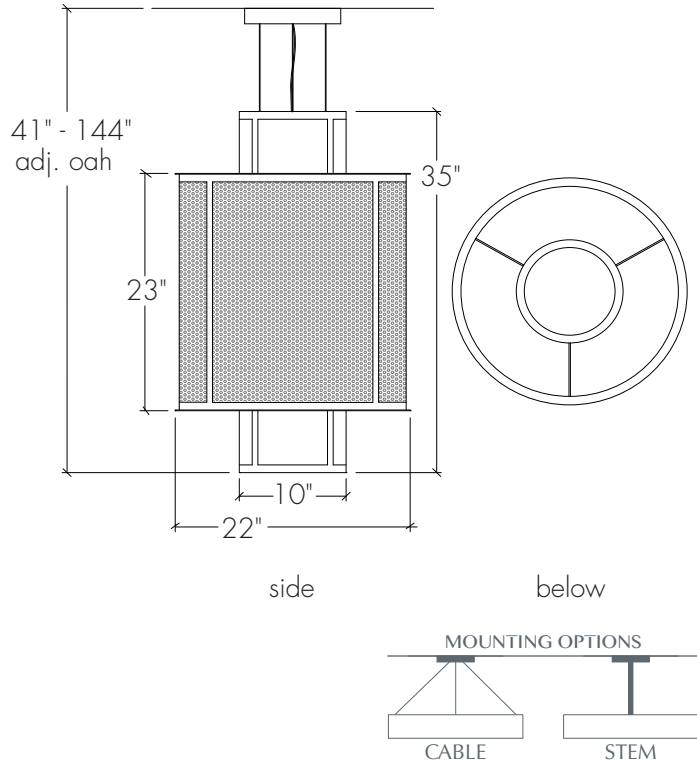

ULTRALIGHTS

DUO 19430

Base Specifications:

22" dia x 35" h x 41" - 144" adj OAH
 10: WRL - 9 X E26 - for LED Retro 20W max ea
 Opal Acrylic Diffuser

Notes:

Cable hung
 04 Lamping: Wattage and Lumens - Initial at the source

19430				
MODEL	PERF	FINISH	DIFFUSER	LAMPING

Modifications:

- Cable hung (Standard)
- Stem mount: ___ OAH

Other Modifications:

A1 - Angles

CL - Cloverleaf

RD - Round

BA - Bronze Age

TS - Tea Stained

WS - White Swirl

03: Damp / Dry Loc Incan - 9 x E26
 60W max ea - 120V

04: Damp / Dry LED - 82.6W - 12968
 Lumens (Non-Dim or Dim w/ 0-10V
 Dim system) - Universal

10: WRL - 9 x E26 - for LED Retro 20W
 max ea - 120V