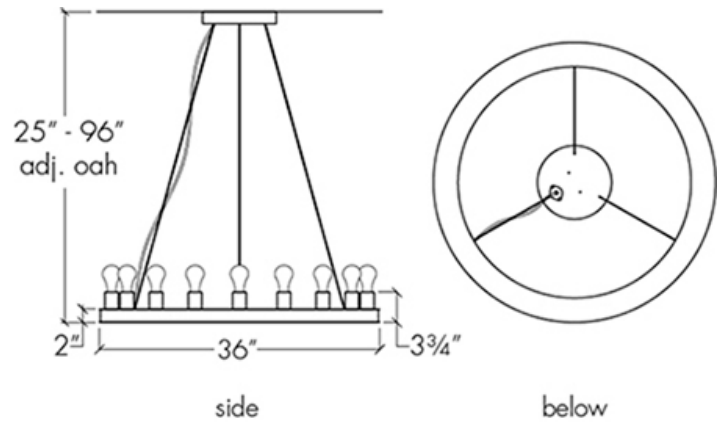

RADIUS 19425-24

Base Specifications:

24" dia x 3.75" h x 25" - 96" adj OAH
 10: WRL - 9 x E26 - for LED Retrofit 20W max ea

Notes:

Cable hung*

19425-24	-		-	
MODEL		FINISH		LAMPING

***Modifications:**

- BA - Bronze Age
- BK - Black
- BP - Black Pearl
- CB - Cast Bronze
- CH - Chestnut
- CR - Chrome
- DI - Dark Iron
- EB - Empire Bronze
- MB - Medieval Bronze
- NB - New Brass
- SB - Smokey Brass
- SP - Satin Pewter
- SS - Smoked Silver

- PREMIUM
- ANI - Ancient Iron

- 03: Dry / Damp Loc Incan - 9 x E26 - 60W max ea - 120V
- 10: WRL - 9 x E26 - for LED Retro 20W max ea - 120V

Project Name	Specifier Name Specifier Location	Quantity
--------------	--------------------------------------	----------

RADIUS 19425-36

Base Specifications:

36" dia x 3.75" h x 25" - 96" adj OAH
10: WRL - 12 x E26 - for LED Retrofit 20W max ea

Notes:

Cable hung*

19425-36	-	-	-
MODEL		FINISH	LAMPING

***Modifications:**

- BA - Bronze Age
- BK - Black
- BP - Black Pearl
- CB - Cast Bronze
- CH - Chestnut
- CR - Chrome
- DI - Dark Iron
- EB - Empire Bronze
- MB - Medieval Bronze
- NB - New Brass
- SB - Smokey Brass
- SP - Satin Pewter
- SS - Smoked Silver

- PREMIUM
- ANI - Ancient Iron

- 03: Dry / Damp Loc Incan - 12 x E26 - 60W max ea 120V
- 10: WRL - 12 x E26 - for LED Retro 20W max ea - 120V

Project Name	Specifier Name Specifier Location	Quantity
--------------	--------------------------------------	----------