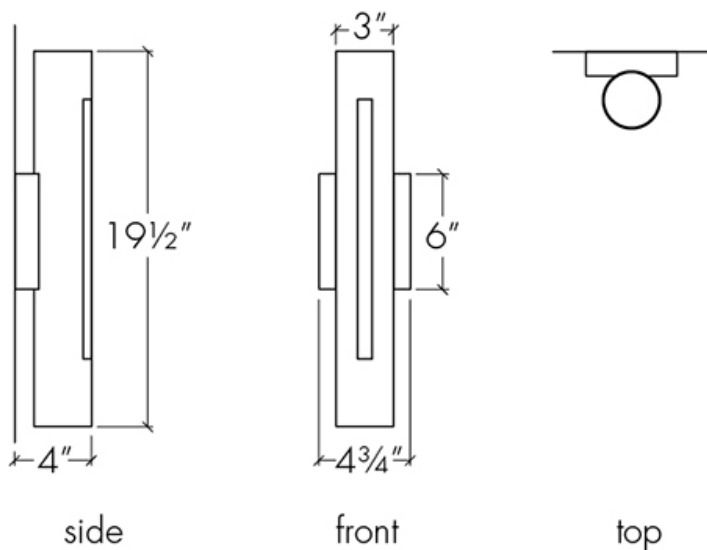

ULTRALIGHTS

CYLO 19411

Wet Location Complies with Americans with Disabilities Act

Base Specifications:

19.5"h x 4.75"w x 4"d

04: LED - 8.4W (Dim w/ 0-10V dim system)

Opal Acrylic Diffuser

ADA

- OA - Opal
- PREMIUM
- CO - Caramel Onyx
- FA - Faux Alabaster
- TS - Tea Stained
- WS - White Swirl

- 02: Wet Loc - LED - 8.4W - 1181 Lumens
 - (Dim w/ Std Phase Dim) - 120V
 - (Non-Dim or Dim w/ 0-10V Dim system) Universal
- 04: Damp / Dry LED - 8.4W - 1181 Lumens (Non-Dim or Dim w/ 0-10V Dim system) - Universal