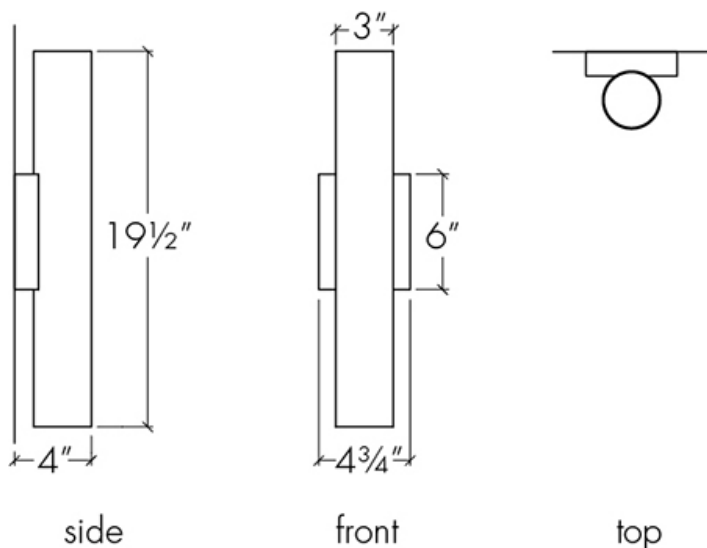

ULTRALIGHTS

CYLO 19410

Wet Location Complies with Americans with Disabilities Act

Base Specifications:

19.5" h x 4.75" w x 4" d

10: WRL - 2 x E26 - for LED Retro 20W max ea

Opal Acrylic Diffuser

ADA

Notes:

Dark Sky friendly available*

02 / 04 Lamping: Wattage and Lumens - Initial at the source

19410	-	-	-
MODEL		FINISH	DIFFUSER

*Modifications:

- BA - Bronze Age
- BK - Black
- BP - Black Pearl
- CB - Cast Bronze
- CH - Chestnut
- CR - Chrome
- DI - Dark Iron
- EB - Empire Bronze
- MB - Medieval Bronze
- NB - New Brass
- SB - Smokey Brass
- SP - Satin Pewter
- SS - Smoked Silver

OA - Opal

- 02: Wet Loc - LED - 16.8W - 2362 Lumens
  - ☐ (Dim w/ Std Phase Dim) - 120V
  - ☐ (Non-Dim or Dim w/ 0-10V Dim system) Universal
- 04: Damp / Dry LED - 16.8W - 2362 Lumens (Non-Dim or Dim w/ 0-10V Dim system) - Universal
- 10: WRL - 2 x E26 - for LED Retro 20W max ea - 120V

COLOR TEMPERATURE / CRI

- ☐ 3000K (Standard) - CRI available upon request
- ☐ 2700K - CRI available upon request
- ☐ 3500K - CRI available upon request
- ☐ 4000K - CRI available upon request

Project Name

Specifier Name
Specifier Location

Quantity

WWW.ULTRALIGHTSLIGHTING.COM

320 S Plumer Avenue • Tucson, AZ 85719 • p +1 520 623 9829 • ir

425 Peachtree Hills Ave. NE #3 Atlanta, GA 30305
404.876.1064 sales@illumco.com