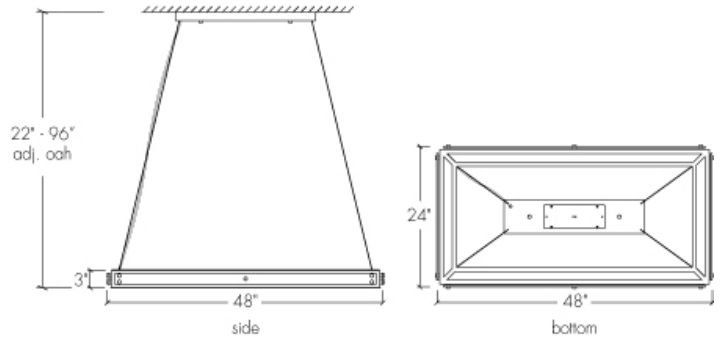

STRATA 18408-48

Base Specifications:

3" h x 48" l x 24" w x 22" - 96" adj OAH
04: LED - 74W (Dim w/ 0-10V dim system)
Opal Acrylic Bottom Diffuser

Notes:

Cable hung*
04 Lamping: Wattage and Lumens - Initial at the source

18408-48			
MODEL	FINISH	DIFFUSER	LAMPING

*Modifications:

- ☐ Cable hung (Standard)
- ☐ Stem mount: ____ OAH
- ☐ Semi-flush mount (1" - 1.5" from ceiling to top of fixture)

Other Modifications:

- BA - Bronze Age
- BK - Black
- BP - Black Pearl
- CB - Cast Bronze
- CH - Chestnut
- CR - Chrome
- DI - Dark Iron
- EB - Empire Bronze
- MB - Medieval Bronze
- NB - New Brass
- SB - Smokey Brass
- SP - Satin Pewter
- SS - Smoked Silver

- OA - Opal
- PREMIUM
- CO - Caramel Onyx
- FA - Faux Alabaster
- TS - Tea Stained
- WS - White Swirl

04: Damp / Dry LED - 74W - 12,580 Lumens
(Non-Dim or Dim w/ 0-10V Dim system) - Universal

COLOR TEMPERATURE / CRI

- ☐ 3000K (Standard) - CRI available upon request
- ☐ 2700K - CRI available upon request
- ☐ 3500K - CRI available upon request
- ☐ 4000K - CRI available upon request

Project Name	Specifier Name Specifier Location	Quantity