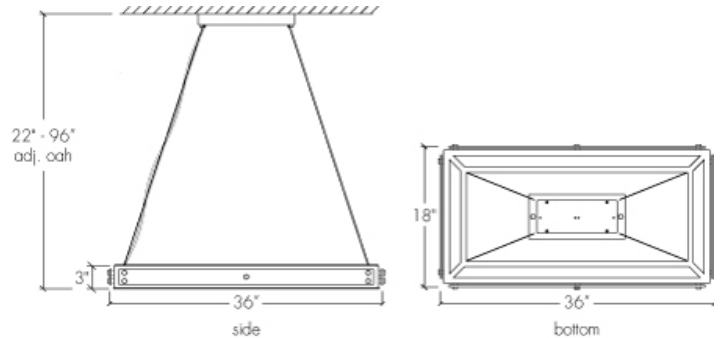

ULTRALIGHTS

STRATA 18408-36

Base Specifications:

3"h x 36"l x 18"w x 22" - 96"adj OAH
04: LED - 51W (Dim w/ 0-10V dim system)
Opal Acrylic Bottom Diffuser

Notes:

Cable hung*
04 Lamping: Wattage and Lumens - Initial at the source

18408-36	-	-	-
MODEL	FINISH	DIFFUSER	LAMPING

*Modifications:

- ☐ Cable hung (Standard)
- ☐ Stem mount: ____ OAH
- ☐ Semi-flush mount (1" - 1.5" from ceiling to top of fixture)

Other Modifications:

- BA - Bronze Age
- BK - Black
- BP - Black Pearl
- CB - Cast Bronze
- CH - Chestnut
- CR - Chrome
- DI - Dark Iron
- EB - Empire Bronze
- MB - Medieval Bronze
- NB - New Brass
- SB - Smokey Brass
- SP - Satin Pewter
- SS - Smoked Silver

- OA - Opal
- PREMIUM
- CO - Caramel Onyx
- FA - Faux Alabaster
- TS - Tea Stained
- WS - White Swirl

- 04: Damp / Dry LED - 51W - 8670 Lumens (Non-Dim or Dim w/ 0-10V Dim system) - Universal

COLOR TEMPERATURE / CRI

- ☐ 3000K (Standard) - CRI available upon request
- ☐ 2700K - CRI available upon request
- ☐ 3500K - CRI available upon request
- ☐ 4000K - CRI available upon request

Project Name	Specifier Name Specifier Location	Quantity

WWW.ULTRALIGHTSLIGHTING.COM

320 S Plumer Avenue • Tucson, AZ 85719 • p +1 520 623 9829 • in

425 Peachtree Hills Ave. NE #3 Atlanta, GA 30305
404.876.1064 sales@illumco.com