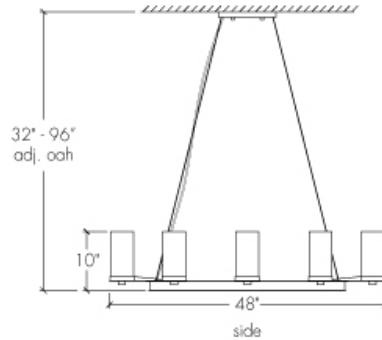

RADIUS 18405-36

Base Specifications:

36"square x 10"h x 25" - 96"adj OAH
 10: WRL - 8 x E26 - for LED Retro 20W max ea
 Opal Acrylic Diffusers

Notes:

Cable hung*

18405-36			
MODEL	FINISH	DIFFUSER	LAMPING

*Modifications:

- PREMIUM
- ANI - Ancient Iron

- OA - Opal

- PREMIUM
- CO - Caramel Onyx
- FA - Faux Alabaster
- TS - Tea Stained
- WS - White Swirl

- 03: Damp / Dry Loc Incan - 8 x E26 - 60W max ea - 120V
- 10: WRL - 8 x E26 - for LED Retro 20W max ea - 120V

Project Name	Specifier Name Specifier Location	Quantity
--------------	--------------------------------------	----------

RADIUS 18405-48

Base Specifications:

48"square x 10"h x 32" - 96"adj OAH
 10: WRL - 12 x E26 - for LED Retro 20W max ea
 Opal Acrylic Diffusers