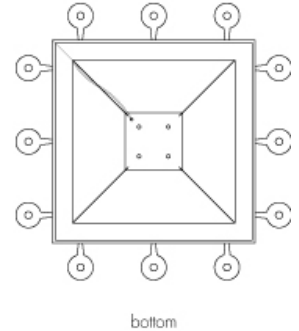

RADIUS 18405-36

Base Specifications:

36"square x 10"h x 25" - 96"adj OAH
 10: WRL - 8 x E26 - for LED Retro 20W max ea
 Opal Acrylic Diffusers

Notes:

Cable hung*

18405-36			
MODEL	FINISH	DIFFUSER	LAMPING

*Modifications:

- Cable hung (Standard)
- Stem mount: ___ OAH

Other Modifications:

- BA - Bronze Age
- BK - Black
- BP - Black Pearl
- CB - Cast Bronze
- CH - Chestnut
- CR - Chrome
- DI - Dark Iron
- EB - Empire Bronze
- MB - Medieval Bronze
- NB - New Brass
- SB - Smokey Brass
- SP - Satin Pewter
- SS - Smoked Silver

Project Name	Specifier Name Specifier Location	Quantity
--------------	--------------------------------------	----------

RADIUS 18405-48

Base Specifications:

48"square x 10"h x 32" - 96"adj OAH
 10: WRL - 12 x E26 - for LED Retro 20W max ea
 Opal Acrylic Diffusers