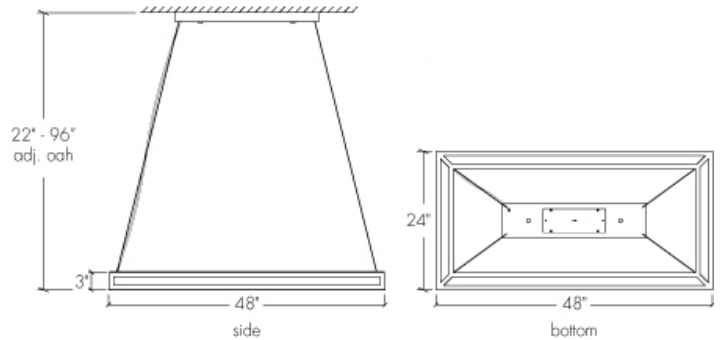

STRATA 18404-36

Base Specifications:

3\"/>

Notes:

Cable hung*
 04 Lamping: Wattage and Lumens - Initial at the source

18404-36	-	-	-
MODEL	FINISH	DIFFUSER	LAMPING

*Modifications:

- Cable hung (Standard)
- Stem mount: ___ OAH
- Semi-flush mount (1\"/>

Quantity

STRATA 18404-48

Base Specifications:

3"h x 48"l x 24"w x 22" - 96"adj OAH
 04: LED - 74W (Dim w/ 0-10V dim system)
 Opal Acrylic Bottom Diffuser

Notes:

Cable hung*
 04 Lamping: Wattage and Lumens - Initial at the source