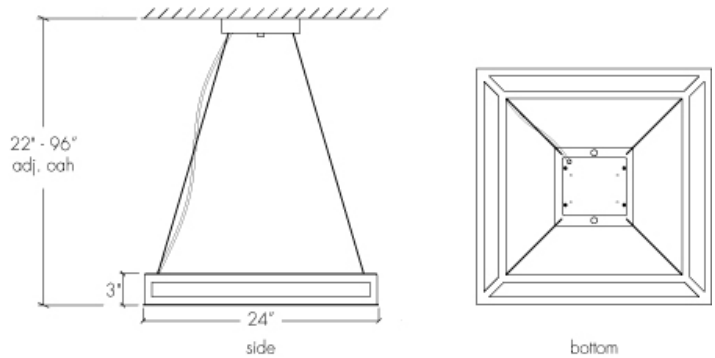

ULTRALIGHTS

STRATA 18403-24

Base Specifications:

24"square x 3"h x 22" - 96"adj OAH
04: LED - 43.4W (Dim w/ 0-10V dim system)
Opal Acrylic Bottom Diffuser

Notes:

Cable hung*
04 Lamping: Wattage and Lumens - Initial at the source

18403-24	-	-	-
MODEL	FINISH	DIFFUSER	LAMPING

*Modifications:

- ☐ Cable hung (Standard)
- ☐ Stem mount: ____ OAH
- ☐ Semi-flush mount (1" - 1.5" from ceiling to top of fixture)

Other Modifications:

- BA - Bronze Age
- BK - Black
- BP - Black Pearl
- CB - Cast Bronze
- CH - Chestnut
- CR - Chrome
- DI - Dark Iron
- EB - Empire Bronze
- MB - Medieval Bronze
- NB - New Brass
- SB - Smokey Brass
- SP - Satin Pewter
- SS - Smoked Silver

- OA - Opal
- PREMIUM
- CO - Caramel Onyx
- FA - Faux Alabaster
- TS - Tea Stained
- WS - White Swirl

04: Damp / Dry LED - 43.4W - 7378 Lumens
(Non-Dim or Dim w/ 0-10V Dim system) - Universal

COLOR TEMPERATURE / CRI

- ☐ 3000K (Standard) - CRI available upon request
- ☐ 2700K - CRI available upon request
- ☐ 3500K - CRI available upon request
- ☐ 4000K - CRI available upon request

Project Name	Specifier Name Specifier Location	Quantity

WWW.ULTRALIGHTSLIGHTING.COM

320 S Plumer Avenue • Tucson, AZ 85719 • p +1 520 623 9829 • ir

425 Peachtree Hills Ave. NE #3 Atlanta, GA 30305
404.876.1064 sales@illumco.com