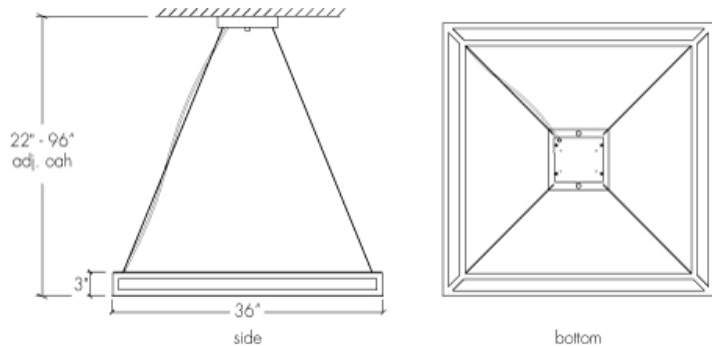

STRATA 18403-36

Base Specifications:

36"square x 3"h x 22" - 96"adj OAH
04: LED - 74W (Dim w/ 0-10V dim system)
Opal Acrylic Bottom Diffuser

Notes:

Cable hung*
04 Lamping: Wattage and Lumens - Initial at the source

18403-36			
MODEL	FINISH	DIFFUSER	LAMPING

*Modifications:

- ☐ Cable hung (Standard)
- ☐ Stem mount: ____ OAH
- ☐ Semi-flush mount (1" - 1.5" from ceiling to top of fixture)

Other Modifications:

- BA - Bronze Age
- BK - Black
- BP - Black Pearl
- CB - Cast Bronze
- CH - Chestnut
- CR - Chrome
- DI - Dark Iron
- EB - Empire Bronze
- MB - Medieval Bronze
- NB - New Brass
- SB - Smokey Brass
- SP - Satin Pewter
- SS - Smoked Silver

- OA - Opal
- PREMIUM
- CO - Caramel Onyx
- FA - Faux Alabaster
- TS - Tea Stained
- WS - White Swirl

04: Damp / Dry LED - 74W - 12,580 Lumens
(Non-Dim or Dim w/ 0-10V Dim system) - Universal

COLOR TEMPERATURE / CRI

- ☐ 3000K (Standard) - CRI available upon request
- ☐ 2700K - CRI available upon request
- ☐ 3500K - CRI available upon request
- ☐ 4000K - CRI available upon request

Project Name	Specifier Name Specifier Location	Quantity