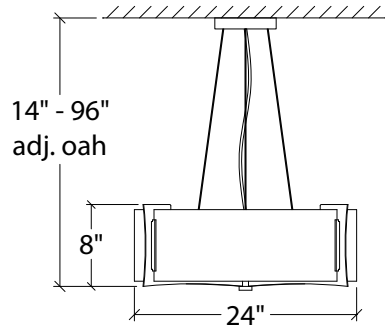

side

GENESIS 17391-30

Base Specifications:

30" dia x 8"h x 14" - 96" adj OAH
10: WRL - 3 X E26 - for LED Retro 20W max ea
Opal Acrylic Bottom Diffuser
Cable hung*

Notes:

04 Lamping: Wattage and Lumens - Initial at the source, no black power cord

17391-30	-	-	-
MODEL	FINISH	DIFFUSER	LAMPING

*Modifications:

- ☐ Cable hung (Standard)
- ☐ Stem mount: ____ OAH
- ☐ Semi-flush mount (1" - 1.5" from ceiling to top of fixture)
- ☐ Top diffuser (LED only)

Other Modifications:

- BA - Bronze Age
- BK - Black
- BP - Black Pearl
- CB - Cast Bronze
- CH - Chestnut
- CR - Chrome
- DI - Dark Iron
- EB - Empire Bronze
- MB - Medieval Bronze
- NB - New Brass
- SB - Smokey Brass
- SP - Satin Pewter
- SS - Smoked Silver

- OA - Opal
- PREMIUM
- CO - Caramel Onyx
- FA - Faux Alabaster
- TS - Tea Stained
- WS - White Swirl

- 03: Dry / Damp Loc Incan - 3 x E26 - 60W max ea - 120V
- 04: Dry / Damp LED - 46.9W - 7223 Lumens
  No Black Power Cord
  - ☐ (Dim w/ Std Phase Dim) - 120V
  - ☐ (Non-Dim or Dim w/ 0-10V Dim system) Universal
- 10: WRL - 3 x E26 - for LED Retro 20W max ea - 120V

COLOR TEMPERATURE / CRI

- ☐ 3000K (Standard) - CRI available upon request
- ☐ 2700K - CRI available upon request
- ☐ 3500K - CRI available upon request
- ☐ 4000K - CRI available upon request

Project Name:
Project Location:

Specifier Name:
Specifier Location:

Quantity:
Fixture Type: