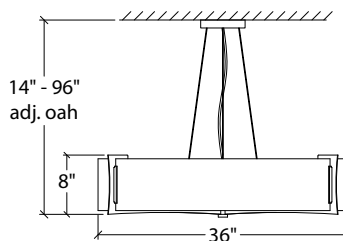

side

GENESIS 17391-36

Base Specifications:

36" dia x 8"h x 14" - 96" adj OAH
10: WRL - 6 X E26 - for LED retro 20W max ea
Opal Acrylic Bottom Diffuser
Cable hung*

Notes:

04 Lamping: Wattage and Lumens - Initial at the source, no black power cord

17391-36	-	-	-
MODEL	FINISH	DIFFUSER	LAMPING

*Modifications:

- ☐ Cable hung (Standard)
- ☐ Stem mount: ____ OAH
- ☐ Semi-flush mount (1" - 1.5" from ceiling to top of fixture)
- ☐ Top diffuser (LED only)

Other Modifications:

- BA - Bronze Age
- BK - Black
- BP - Black Pearl
- CB - Cast Bronze
- CH - Chestnut
- CR - Chrome
- DI - Dark Iron
- EB - Empire Bronze
- MB - Medieval Bronze
- NB - New Brass
- SB - Smokey Brass
- SP - Satin Pewter
- SS - Smoked Silver

- OA - Opal
- PREMIUM
- CO - Caramel Onyx
- FA - Faux Alabaster
- TS - Tea Stained
- WS - White Swirl

- 03: Dry / Damp Loc Incan - 6 x E26 - 60W max ea - 120V
- 04: Dry / Damp LED - 82.6W - 12,968 Lumens
  No Black Power Cord
  - ☐ (Dim w/ Std Phase Dim) - 120V
  - ☐ (Non-Dim or Dim w/ 0-10V Dim system) Universal
- 10: WRL - 6 x E26 - for LED Retro 20W max ea - 120V

COLOR TEMPERATURE / CRI

- ☐ 3000K (Standard) - CRI available upon request
- ☐ 2700K - CRI available upon request
- ☐ 3500K - CRI available upon request
- ☐ 4000K - CRI available upon request

Project Name:
Project Location:

Specifier Name:
Specifier Location:

Quantity:
Fixture Type: