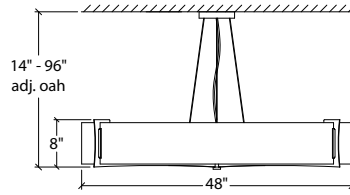

side

GENESIS 17391-48

Base Specifications:

48" dia x 8"h x 14" - 96" adj OAH
10: WRL - 6 X E26 - for LED Retro 20W max ea
Opal Acrylic Bottom Diffuser
Cable hung*

Notes:

04 Lamping: Wattage and Lumens - Initial at the source, no black power cord

17391-48			
MODEL	FINISH	DIFFUSER	LAMPING

*Modifications:

- ☐ Cable hung (Standard)
- ☐ Stem mount: ___ OAH
- ☐ Semi-flush mount (1" - 1.5" from ceiling to top of fixture)
- ☐ Top diffuser (LED only)

Other Modifications:

- BA - Bronze Age
- BK - Black
- BP - Black Pearl
- CB - Cast Bronze
- CH - Chestnut
- CR - Chrome
- DI - Dark Iron
- EB - Empire Bronze
- MB - Medieval Bronze
- NB - New Brass
- SB - Smokey Brass
- SP - Satin Pewter
- SS - Smoked Silver

- OA - Opal
- PREMIUM
- CO - Caramel Onyx
- FA - Faux Alabaster
- TS - Tea Stained
- WS - White Swirl

- 03: Dry / Damp Loc Incan - 6 x E26 - 60W max ea - 120V
- 04: Dry / Damp LED - 82.6W - 12,968 Lumens
  No Black Power Cord
  - ☐ (Dim w/ Std Phase Dim) - 120V
  - ☐ (Non-Dim or Dim w/ 0-10V Dim system) Universal
- 10: WRL - 6 x E26 - for LED Retro 20W max ea - 120V

COLOR TEMPERATURE / CRI

- ☐ 3000K (Standard) - CRI available upon request
- ☐ 2700K - CRI available upon request
- ☐ 3500K - CRI available upon request
- ☐ 4000K - CRI available upon request

Project Name:
Project Location:

Specifier Name:
Specifier Location:

Quantity:
Fixture Type: