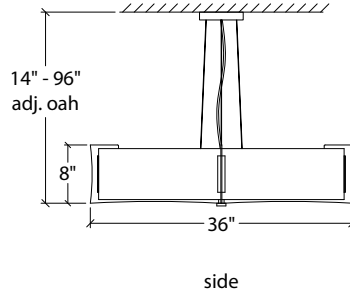

GENESIS 17390-36

Base Specifications:

36" dia x 8"h x 14" - 96" adj OAH
10: WRL - 8 X E26 - for LED retro 20W max ea
Opal Acrylic Diffuser

Notes:

Stem or semi-flush mount available

17390-36	-		-		-		-	
MODEL		FINISH		DIFFUSER		LAMPING		VOLTAGE

Note of Modifications

- BA - Bronze Age
- BK - Black
- BP - Black Pearl
- CB - Cast Bronze
- CH - Chestnut
- CR - Chrome
- DI - Dark Iron
- EB - Empire Bronze
- MB - Medieval Bronze
- NB - New Brass
- SB - Smokey Brass
- SP - Satin Pewter
- SS - Smoked Silver

- PREMIUM
- ANI - Ancient Iron

- OA - Opal
- PREMIUM
- CO - Caramel Onyx
- FA - Faux Alabaster
- TS - Tea Stained
- WS - White Swirl
- BB - Bay Blue
- MP - Majestic Purple
- SG - Savannah Green
- SO - Sunrise Orange
- SR - Sunset Red

- 03: Incan - 8 x E26 - 60W max ea
- 04: LED - 44.4W
  (Non-Dim or Dim w/ 0-10V Dim system)
  6960 Lumens - 3000K Standard
- 10: WRL - 8 x E26 - for LED retro
  20W max ea

- 03: 120V
- 04: Universal
- 10: 120V

COLOR TEMPERATURE

- ☐ 3000K (Standard)
- ☐ 2700K
- ☐ 3500K
- ☐ 4000K

Project Name	Specifier Name Specifier Location	Quantity