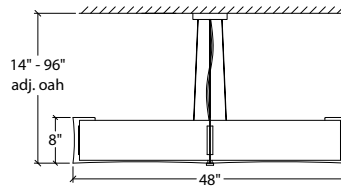

side

GENESIS 17390-48

Base Specifications:

48" dia x 8"h x 14" - 96" adj OAH

10: WRL - 8 X E26 - for LED retro 20W max ea

Opal Acrylic Diffuser

Notes:

Stem or semi-flush mount available

17390-48				
MODEL	FINISH	DIFFUSER	LAMPING	VOLTAGE

Note of Modifications

- BA - Bronze Age
- BK - Black
- BP - Black Pearl
- CB - Cast Bronze
- CH - Chestnut
- CR - Chrome
- DI - Dark Iron
- EB - Empire Bronze
- MB - Medieval Bronze
- NB - New Brass
- SB - Smokey Brass
- SP - Satin Pewter
- SS - Smoked Silver

- PREMIUM
- ANI - Ancient Iron

- OA - Opal
- PREMIUM
- CO - Caramel Onyx
- FA - Faux Alabaster
- TS - Tea Stained
- WS - White Swirl
- BB - Bay Blue
- MP - Majestic Purple
- SG - Savannah Green
- SO - Sunrise Orange
- SR - Sunset Red

- 03: Incan - 8 x E26 - 60W max ea
- 04: LED - 44.4W
  (Non-Dim or Dim w/ 0-10V Dim system)
  6960 Lumens - 3000K Standard
- 10: WRL - 8 x E26 - for LED retro
  20W max ea

- 03: 120V
- 04: Universal
- 10: 120V

COLOR TEMPERATURE

- ☐ 3000K (Standard)
- ☐ 2700K
- ☐ 3500K
- ☐ 4000K

Project Name

Specifier Name
Specifier Location

Quantity