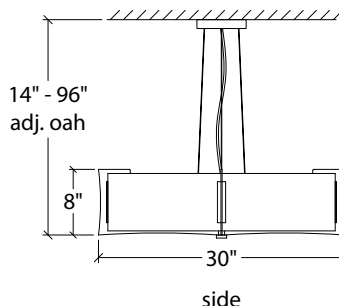

below

GENESIS 17390-24

Base Specifications:

24" dia x 8"h x 14" - 96" adj OAH

10: WRL - 4 X E26 - for LED retro 20W max ea

Opal Acrylic Diffuser

Notes:

Stem or semi-flush mount available

COLOR TEMPERATURE

- 3000K (Standard)
- 2700K
- 3500K
- 4000K

Project Name

Specifier Name
Specifier Location

Quantity

GENESIS 17390-30

Base Specifications:

30" dia x 8"h x 14" - 96" adj OAH
 10: WRL - 4 X E26 - for LED retro 20W max ea
 Opal Acrylic Diffuser