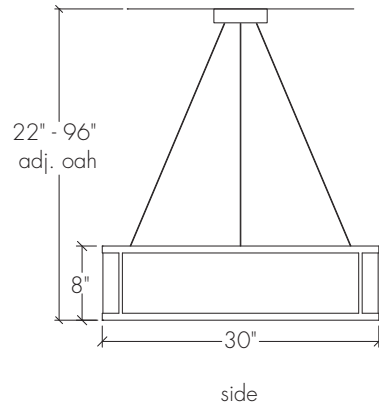

side

below

TAMBOUR 17379-24

Base Specifications:

24" dia x 7" h x 22" - 96" adj OAH

10: WRL - 6 x E26 - for LED retro 20W max ea

Opal Acrylic Diffuser

17379-24				
MODEL	FINISH	DIFFUSER	LAMPING	VOLTAGE
<p>Note of Modifications</p>	<p>BA - Bronze Age BK - Black BP - Black Pearl CB - Cast Bronze CH - Chestnut CR - Chrome DI - Dark Iron EB - Empire Bronze MB - Medieval Bronze NB - New Brass SB - Smokey Brass SP - Satin Pewter SS - Smoked Silver</p>	<p>OA - Opal</p> <p>PREMIUM</p> <p>CO - Caramel Onyx FA - Faux Alabaster TS - Tea Stained WS - White Swirl BB - Bay Blue MP - Majestic Purple SG - Savannah Green SO - Sunrise Orange SR - Sunset Red</p>	<p>04: LED - 25W (Non-Dim or Dim w/ 0-10V Dim system) 3850 Lumens - 3000K Standard</p> <p>10: WRL - 6 x E26 - for LED retro 20W max ea</p>	<p>04: Universal</p> <p>10: 120V</p>
			<p>COLOR TEMPERATURE</p> <p><input type="checkbox"/> 3000K (Standard)</p> <p><input type="checkbox"/> 2700K</p> <p><input type="checkbox"/> 3500K</p> <p><input type="checkbox"/> 4000K</p>	

Project Name

Specifier Name
Specifier Location

Quantity

TAMBOUR 17379-30

Base Specifications:

30" dia x 8"h x 22" - 96" adj OAH

10: WRL - 6 x E26 - for LED retro 20W max ea

Opal Acrylic Diffuser

Project Name

Specifier Name
Specifier Location

Quantity

TAMBOUR 17379-48

Base Specifications:

48" dia x 10"h x 22" - 96" adj OAH

10: WRL - 12 x E26 - for LED retro 20W max ea

Opal Acrylic Diffuser