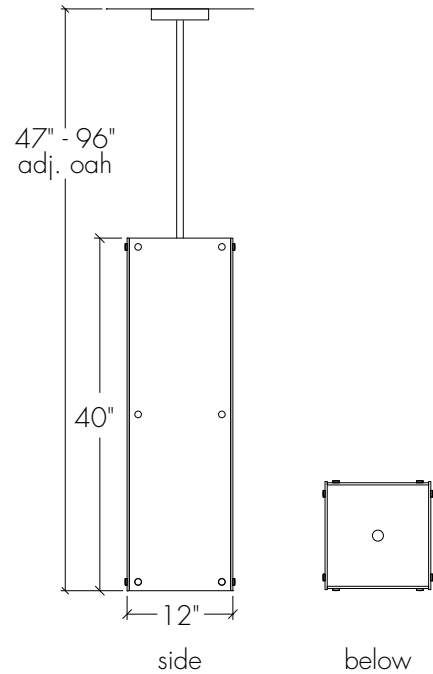

STRATA 17378

Base Specifications:

12"square x 40"h x 47" - 96"adj OAH
04: LED - 59.2W (Dim w/ 0-10V dim system)
Opal Acrylic Diffuser

Notes:

Semi-flush mount available

17378	DI			
MODEL	FINISH	DIFFUSER	LAMPING	VOLTAGE
Note of Modifications	DI - Dark Iron (Standard)	OA - Opal PREMIUM CO - Caramel Onyx FA - Faux Alabaster TS - Tea Stained WS - White Swirl BB - Bay Blue MP - Majestic Purple SG - Savannah Green SO - Sunrise Orange SR - Sunset Red	04: LED - 59.2W (Non-Dim or Dim w/ 0-10V Dim system) 9280 Lumens - 3000K Standard 10: WRL - 8 x E26 - for LED retro 20W max ea	04: Universal 10: 120V
			COLOR TEMPERATURE	
			☐ 3000K (Standard) ☐ 2700K ☐ 3500K ☐ 4000K	

Project Name

Specifier Name
Specifier Location

Quantity