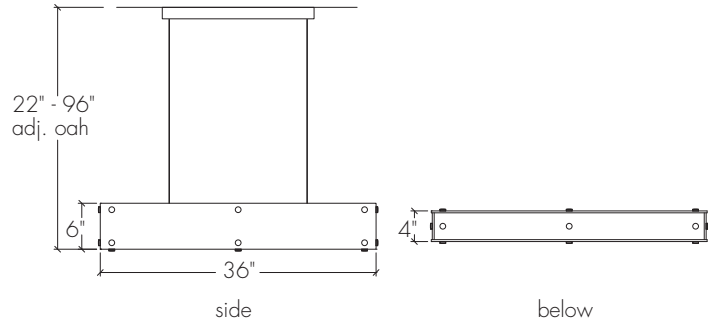

STRATA 17370-36

Base Specifications:

6" h x 36" l x 5" w x 22" - 96" adj OAH
04: LED - 20W (Dim w/ 0-10V dim system)
Opal Acrylic Diffuser

Notes:

Metal body, acrylic belt
Stem or semi-flush mount available

17370-36	-		-		-		-	
MODEL		FINISH		DIFFUSER		LAMPING		VOLTAGE

Note of Modifications

- BA - Bronze Age
- BK - Black
- BP - Black Pearl
- CB - Cast Bronze
- CH - Chestnut
- CR - Chrome
- DI - Dark Iron
- EB - Empire Bronze
- MB - Medieval Bronze
- NB - New Brass
- SB - Smokey Brass
- SP - Satin Pewter
- SS - Smoked Silver

1. PREMIUM
2. ANI - Ancient Iron
   - BCP - Burlled Copper
   - RCU - Raw Copper Unfinished

- OA - Opal
- PREMIUM
- CO - Caramel Onyx
- FA - Faux Alabaster
- TS - Tea Stained
- WS - White Swirl
- BB - Bay Blue
- MP - Majestic Purple
- SG - Savannah Green
- SO - Sunrise Orange
- SR - Sunset Red

04: LED - 20W
(Non-Dim or Dim w/ 0-10V Dim system)
3080 Lumens - 3000K Standard

04: Universal

COLOR TEMPERATURE

- ☐ 3000K (Standard)
- ☐ 2700K
- ☐ 3500K
- ☐ 4000K

Project Name

Specifier Name
Specifier Location

Quantity