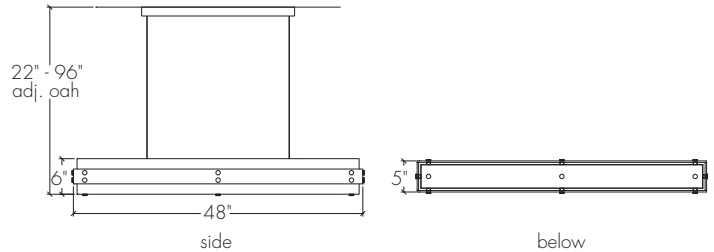

STRATA 17370-48

Base Specifications:

6" h x 48" l x 5" w x 22" - 96" adj OAH
04: LED - 25W (Dim w/ 0-10V dim system)
Opal Acrylic Diffuser

Notes:

Metal body, acrylic belt
Stem or semi-flush mount available

17370-48	-		-		-		-	
MODEL		FINISH		DIFFUSER		LAMPING		VOLTAGE

Note of Modifications

- BA - Bronze Age
- BK - Black
- BP - Black Pearl
- CB - Cast Bronze
- CH - Chestnut
- CR - Chrome
- DI - Dark Iron
- EB - Empire Bronze
- MB - Medieval Bronze
- NB - New Brass
- SB - Smokey Brass
- SP - Satin Pewter
- SS - Smoked Silver

1. PREMIUM
2. ANI - Ancient Iron
   - BCP - Burlled Copper
   - RCU - Raw Copper Unfinished

- OA - Opal
- PREMIUM
- CO - Caramel Onyx
- FA - Faux Alabaster
- TS - Tea Stained
- WS - White Swirl
- BB - Bay Blue
- MP - Majestic Purple
- SG - Savannah Green
- SO - Sunrise Orange
- SR - Sunset Red

04: LED - 25W
(Non-Dim or Dim w/ 0-10V Dim system)
3850 Lumens - 3000K Standard

04: Universal

COLOR TEMPERATURE

- ☐ 3000K (Standard)
- ☐ 2700K
- ☐ 3500K
- ☐ 4000K

Project Name

Specifier Name
Specifier Location

Quantity