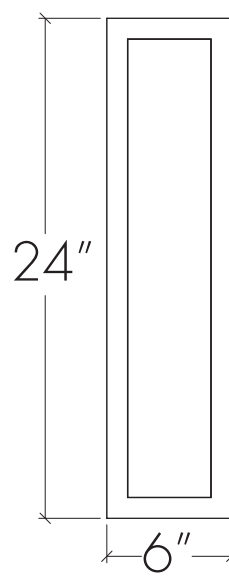

front

top

INVICTA 16353L24

Base Specifications:

24"h x 6"w x 4"d

04: LED - 7.4W (Dim w/ 0-10V dim system)

ADA

Notes:

Horizontal mounting available

16353L24		OA		
MODEL	FINISH	DIFFUSER	LAMPING	VOLTAGE

Note of Modifications

- BA - Bronze Age
- BK - Black
- BP - Black Pearl
- CB - Cast Bronze
- CH - Chestnut
- CR - Chrome
- DI - Dark Iron
- EB - Empire Bronze
- MB - Medieval Bronze
- NB - New Brass
- SB - Smokey Brass
- SP - Satin Pewter
- SS - Smoked Silver

PREMIUM
ANI - Ancient Iron

OA - Opal

- 02: Wet Loc - LED - 8.4W
  (Std Phase Dim) - 1181 Lumens
- 04: LED - 7.4W
  (Non-Dim or Dim w/ 0-10V Dim system)
  1160 Lumens

- 02: 120V
- 04: Universal

COLOR TEMPERATURE

- ☐ 3000K (Standard)
- ☐ 2700K
- ☐ 3500K
- ☐ 4000K

Project Name

Specifier Name
Specifier Location

Quantity

WWW.ULTRALIGHTSLIGHTING.COM