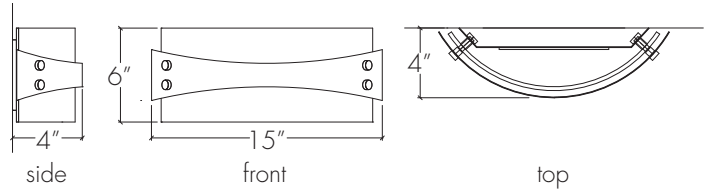

ULTRALIGHTS

INVICTA 16351

Base Specifications:

6"h x 15"w x 4"d

04: LED - 5W (Dim w/ 0-10V dim system)

Opal Acrylic Diffuser

ADA

Notes:

Acrylic face, metal belt

Vertical mounting available

16351	-		-		-		-	
MODEL		FINISH		DIFFUSER		LAMPING		VOLTAGE

Note of Modifications

- BA - Bronze Age
- BK - Black
- BP - Black Pearl
- CB - Cast Bronze
- CH - Chestnut
- CR - Chrome
- DI - Dark Iron
- EB - Empire Bronze
- MB - Medieval Bronze
- NB - New Brass
- SB - Smokey Brass
- SP - Satin Pewter
- SS - Smoked Silver

- PREMIUM
- ANI - Ancient Iron
- BCP - Burled Copper Plate
- RCU - Raw Copper Unfinished

- OA - Opal
- PREMIUM
- CO - Caramel Onyx
- FA - Faux Alabaster
- TS - Tea Stained
- WS - White Swirl
- BB - Bay Blue
- MP - Majestic Purple
- SG - Savannah Green
- SO - Sunrise Orange
- SR - Sunset Red

- 04: LED - 5W
  (Non-Dim or Dim w/ 0-10V Dim system)
  770 Lumens
  3000K Standard

- 120V
- 277V

COLOR TEMPERATURE

- ☐ 3000K (Standard)
- ☐ 2700K
- ☐ 3500K
- ☐ 4000K

Project Name	Specifier Name Specifier Location	Quantity

WWW.ULTRALIGHTSLIGHTING.COM

1936 E 18th St • Tucson, AZ 85719 • p +1 520 623 9829 • f +1 520 623 0088

425 Peachtree Hills Ave. NE #3 Atlanta, GA 30305
404.876.1064 sales@illumco.com